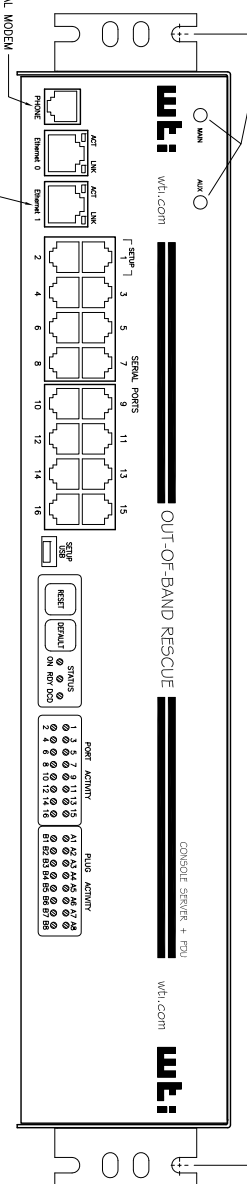

OPTIONAL CELL MODEM ANTENNA MOUNTS

FITS INTO 19" RACK

18.32

FRONT VIEW

MODEM NOT INSTALLED

INTERNAL MODEM RI-11

2ND ETHERNET PORT

DUAL ETHERNET AVAILABLE

LABEL ADDED FOR SINGLE ETHERNET UNITS

TOP VIEW

BACK VIEW

BUS 'B' INPUT RECEPTACLE, C20 (WITH CABLE RETAINER INSTALLED)

BUS 'H' INPUT RECEPTACLE, C20 (WITH CABLE RETAINER INSTALLED)

SWITCHED OUTPUT RECEPTACLES NEMA 5-15R

ATS UNIT

#6-32 Screw Thread Phillips-Flat-Head, Undercut, BLACK 1/4" long

- CPM-1600
- 1-AM
  - 1-A
  - 1-CAM
  - 1-CA
  - 1-EAM
  - 1-EA
  - 1-ECAM
  - 1-ECA

		<b>western telematic inc.</b> 5360 Irving, Irvine, CA 92618	
<b>TITLE</b> DIMENSIONAL DRAWING		<b>DRAWN</b> CHK'D ENG. DATE ISSUED NEXT ASSEMBLY	
CPM-1600-J AT5 Family		<b>DWG No.</b> CPM-1600-J AT5 Family	
<b>REV</b> A		<b>MATERIAL</b> FINISH	