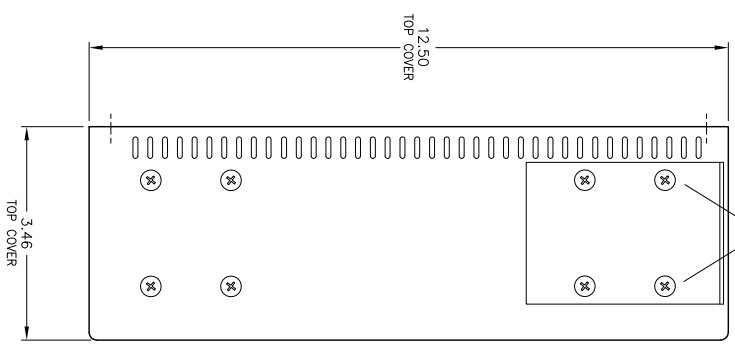

LABEL ADDED FOR SINGLE ETHERNET UNITS

TOP VIEW

BACK VIEW

BUS 'B' INPUT RECEPTACLE, C20 (WITH CABLE RETAINER INSTALLED)

BUS 'H' INPUT RECEPTACLE, C20 (WITH CABLE RETAINER INSTALLED)

SWITCHED OUTPUT RECEPTACLES NEMA 5-15R

ATS UNIT

#6-32 Screw Thread Phillips-Flat-Head, Undercut, BLACK 1/4" long

- CPM-1600
- 1-AM
  - 1-A
  - 1-CAM
  - 1-CA
  - 1-EAM
  - 1-EA
  - 1-ECAM
  - 1-ECA

		<b>western telematic inc.</b> 5360 Irving, Irvine, CA 92618	
<b>TITLE</b> DIMENSIONAL DRAWING		<b>DRAWN</b> CHK'D ENG. DATE ISSUED NEXT ASSEMBLY	
CPM-1600-J AT5 Family		<b>DWG No.</b> CPM-1600-J AT5 Family	
<b>REV</b> A		<b>MATERIAL</b> FINISH	