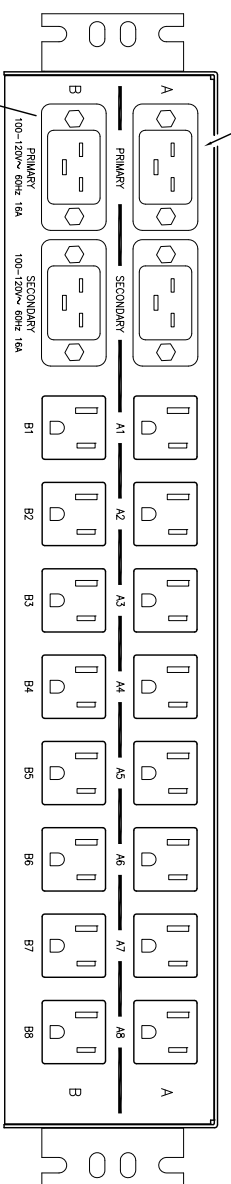

OPTIONAL CELL MODEM ANTENNA MOUNTS

FITS INTO 19" RACK

18.32

FRONT VIEW

MODEM NOT INSTALLED

INTERNAL MODEM RI-11

2ND ETHERNET PORT

DUAL ETHERNET AVAILABLE

LABEL ADDED FOR SINGLE ETHERNET UNITS

TOP VIEW

BACK VIEW

BUS 'B' INPUT RECEPTACLE, C20 (WITH CABLE RETAINER INSTALLED)

BUS 'H' INPUT RECEPTACLE, C20 (WITH CABLE RETAINER INSTALLED)

SWITCHED OUTPUT RECEPTACLES NEMA 5-15R

ATS UNIT

#6-32 Screw Thread Phillips-Flat-Head, Undercut, BLACK 1/4" long

- CPM-1600
- 1-AM
  - 1-A
  - 1-CAM
  - 1-CA
  - 1-EAM
  - 1-EA
  - 1-ECAM
  - 1-ECA

		<b>western telematic inc.</b> 5360 Irving, Irvine, CA 92618	
<b>TITLE</b> DIMENSIONAL DRAWING		<b>DRAWN</b> CHK'D ENG. DATE ISSUED NEXT ASSEMBLY	
CPM-1600-J AT5 Family		<b>DWG No.</b> CPM-1600-J AT5 Family	
<b>REV</b> A		<b>MATERIAL</b> FINISH	