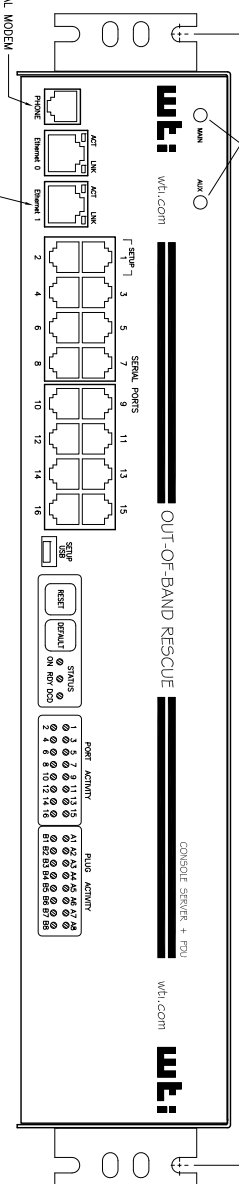

OPTIONAL CELL MODEM ANTENNA MOUNTS
 FITS INTO 19" RACK
 18.32

FRONT VIEW

TOP VIEW

BACK VIEW

- CPM-1600
- 1-M
 - 1
 - 1-CM
 - 1-C
 - 1-EM
 - 1-E
 - 1-ECM
 - 1-EC

QUAD BUS

| | | | |
|---------------------|-----------------|--|---------------|
| | | western telematic inc. 5350 Irving, Irvine, CA 92618 | |
| TITLE | DRAWN | DATE ISSUED | DATE ASSEMBLY |
| DIMENSIONAL DRAWING | CHK'D | | |
| CPM-1600-1 | ENG. | | |
| QUAD BUS Family | FINISH | | |
| | | | |
| DWG No. | CPM-1600-1 | REV | A |
| | QUAD BUS Family | | |