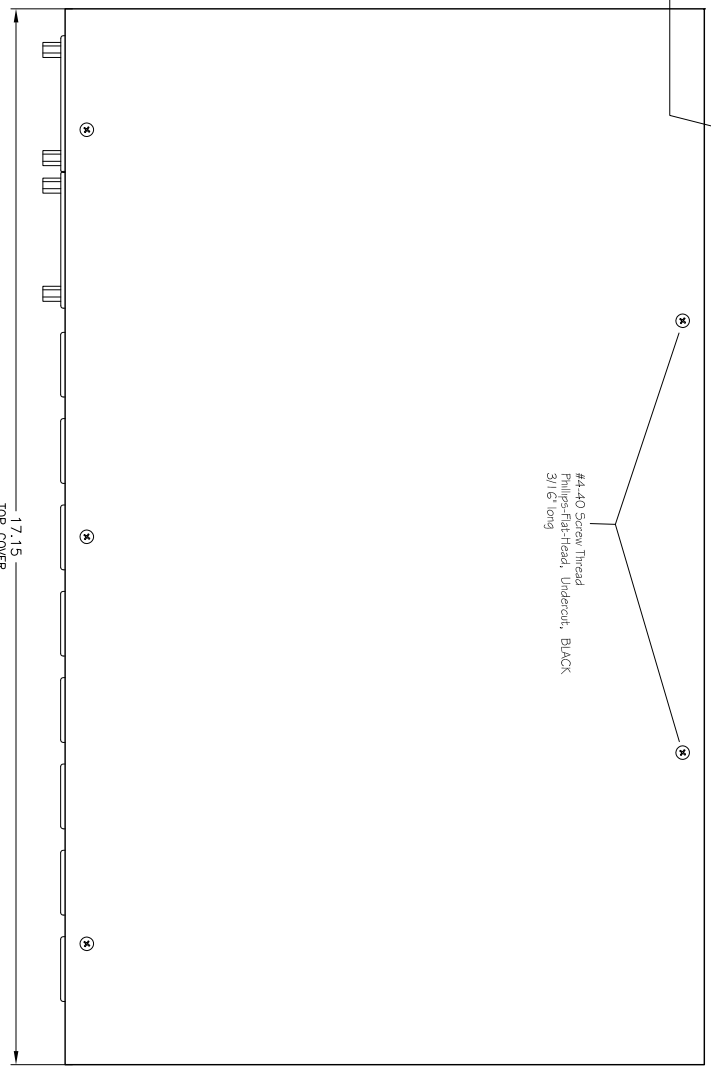

OPTIONAL CELL MODEM ANTENNA MOUNTS
 FITS INTO 19" RACK
 18.32

FRONT VIEW

TOP VIEW

BACK VIEW

- CPM-1600
- 1-M
 - 1
 - 1-CM
 - 1-C
 - 1-EM
 - 1-E
 - 1-ECM
 - 1-EC

QUAD BUS

| | | | |
|---------------------|-----------------|--|---------------|
| | | western telematic inc. 5350 Irving, Irvine, CA 92618 | |
| TITLE | DRAWN | DATE ISSUED | DATE ASSEMBLY |
| DIMENSIONAL DRAWING | CHK'D | | |
| CPM-1600-1 | ENG. | | |
| QUAD BUS Family | FINISH | | |
| | | | |
| DWG No. | CPM-1600-1 | REV | A |
| | QUAD BUS Family | | |