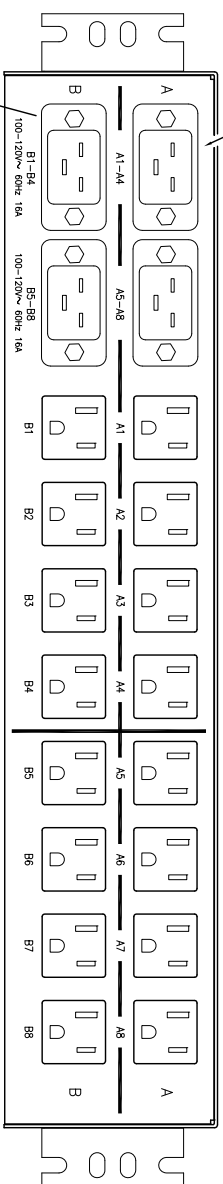

OPTIONAL CELL MODEM ANTENNA MOUNTS
 FITS INTO 19" RACK
 18.32

FRONT VIEW

TOP VIEW

BACK VIEW

- CPM-1600
- 1-M
 - 1
 - 1-CM
 - 1-C
 - 1-EM
 - 1-E
 - 1-ECM
 - 1-EC

QUAD BUS

| | | | |
|---------------------|-----------------|--|---------------|
| | | western telematic inc. 5350 Irving, Irvine, CA 92618 | |
| TITLE | DRAWN | DATE ISSUED | DATE ASSEMBLY |
| DIMENSIONAL DRAWING | CHK'D | | |
| CPM-1600-1 | ENG. | | |
| QUAD BUS Family | FINISH | | |
| | | | |
| DWG No. | CPM-1600-1 | REV | A |
| | QUAD BUS Family | | |