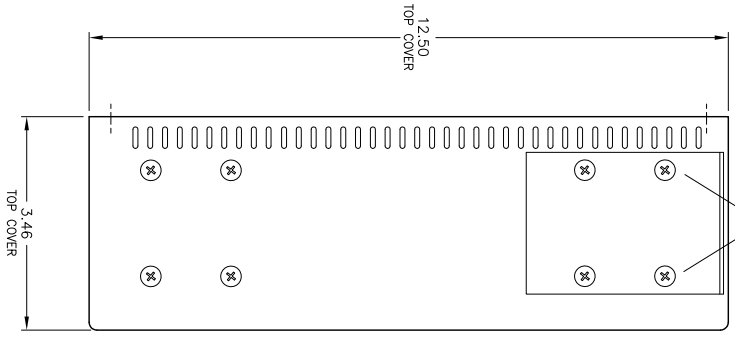

OPTIONAL CELL MODEM ANTENNA MOUNTS
 FITS INTO 19" RACK
 18.32

FRONT VIEW

TOP VIEW

BACK VIEW

- CPM-1600
- 1-M
 - 1
 - 1-CM
 - 1-C
 - 1-EM
 - 1-E
 - 1-ECM
 - 1-EC

QUAD BUS

| | | | |
|---------------------|-----------------|--|---------------|
| | | western telematic inc. 5350 Irving, Irvine, CA 92618 | |
| TITLE | DRAWN | DATE ISSUED | DATE ASSEMBLY |
| DIMENSIONAL DRAWING | CHK'D | | |
| CPM-1600-1 | ENG. | | |
| QUAD BUS Family | FINISH | | |
| | | | |
| DWG No. | CPM-1600-1 | REV | A |
| | QUAD BUS Family | | |