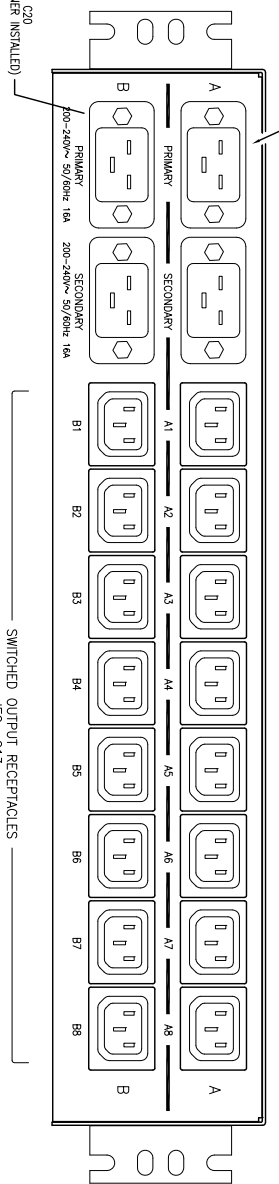

OPTIONAL CELL MODEM ANTENNA MOUNTING

FITS INTO '19" RACK

18.32

FRONT VIEW

TOP VIEW

BACK VIEW

BIS 'B' INPUT RECEPTACLE, C20 (WITH CABLE REMAINER INSTALLED)

BIS 'A' INPUT RECEPTACLE, C20 (WITH CABLE REMAINER INSTALLED)

#6-32 Screw Thread
Phillips-Flat-Head, Undercut, BLACK
1/4" long

CPM-1600

- 2-AMM
- 2-A
- 2-CAMM
- 2-CA
- 2-EAM
- 2-EA
- 2-ECAM
- 2-ECA

ATS UNIT

<p>western telematic inc. 5 Adelphi, Irvine CA, 92618</p>		<p>DRAWN</p> <p>CHK'D</p> <p>ENGR</p> <p>DATE ISSUED</p> <p>NEXT ASSEMBLY</p>	<p>MATERIAL</p> <p>FINISH</p>
<p>TITLE</p> <p>DIMENSIONAL DRAWING</p> <p>CPM-1600-2</p> <p>ATS Family</p>		<p>DWG No.</p> <p>CPM-1600-2</p> <p>ATS Family</p>	<p>REV</p> <p>A</p>