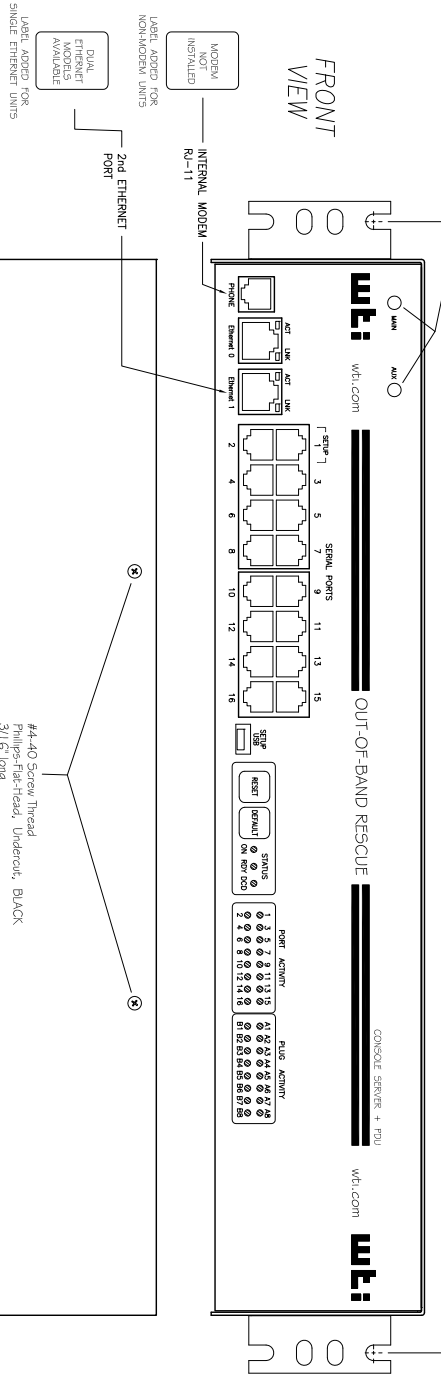

OPTIONAL CELL MODEM ANTENNA MOUNTING

FITS INTO '19" RACK

18.32

FRONT VIEW

TOP VIEW

BACK VIEW

BIS 'B' INPUT RECEPTACLE, C20 (WITH CABLE REMAINER INSTALLED)

BIS 'A' INPUT RECEPTACLE, C20 (WITH CABLE REMAINER INSTALLED)

#6-32 Screw Thread
Phillips-Flat-Head, Undercut, BLACK
1/4" long

CPM-1600

- 2-AMM
- 2-A
- 2-CAMM
- 2-CA
- 2-EAM
- 2-EA
- 2-ECAM
- 2-ECA

ATS UNIT

<p>western telematic inc. 5 Adelphi, Irvine CA, 92618</p>		<p>DRAWN</p> <p>CHK'D</p> <p>ENGR</p> <p>DATE ISSUED</p> <p>NEXT ASSEMBLY</p>	<p>MATERIAL</p> <p>FINISH</p>
<p>TITLE</p> <p>DIMENSIONAL DRAWING</p> <p>CPM-1600-2</p> <p>ATS Family</p>		<p>DWG No.</p> <p>CPM-1600-2</p> <p>ATS Family</p>	<p>REV</p> <p>A</p>