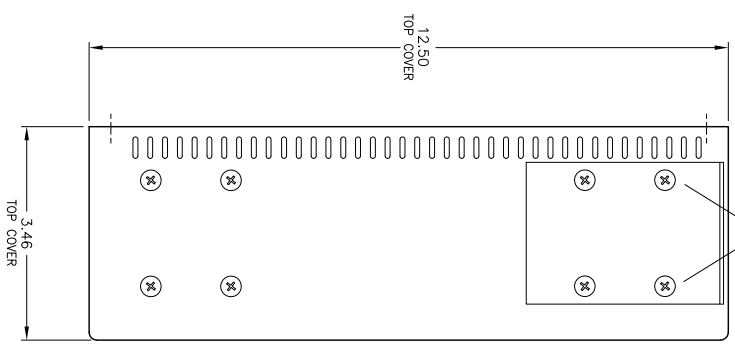

#6-32 Screw Thread
Phillips-Flat-Head, Undercut, BLACK
1/4" long

1. CPM-1600
2. -2-M
   - -2
   - -2-CM
   - -2-C
   - -2-EM
   - -2-E
   - -2-ECM
   - -2-EC

		western telematic inc. 5360 Irving, Irvine, CA 92618	
TITLE	DIMENSIONAL DRAWING	DRAWN	MATERIAL
CHK'D		ENG.	FINISH
DATE ISSUED		DATE ISSUED	
REV	CPM-1600-2 QUAD BUS Family	REV	CPM-1600-2 QUAD BUS Family