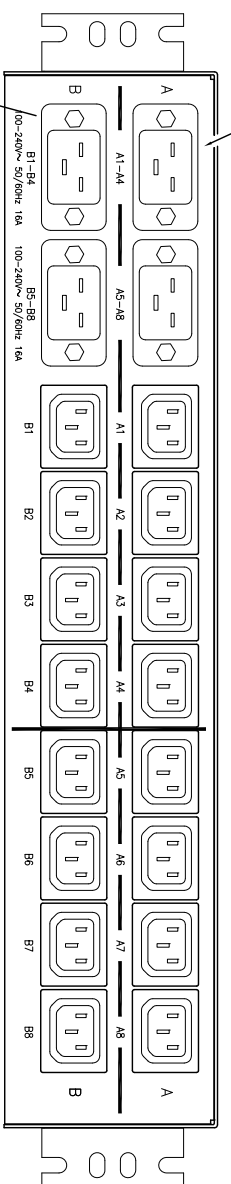

BACK VIEW

SWITCHED OUTPUT RECEPTACLES
IEC C13

QUAD BUS