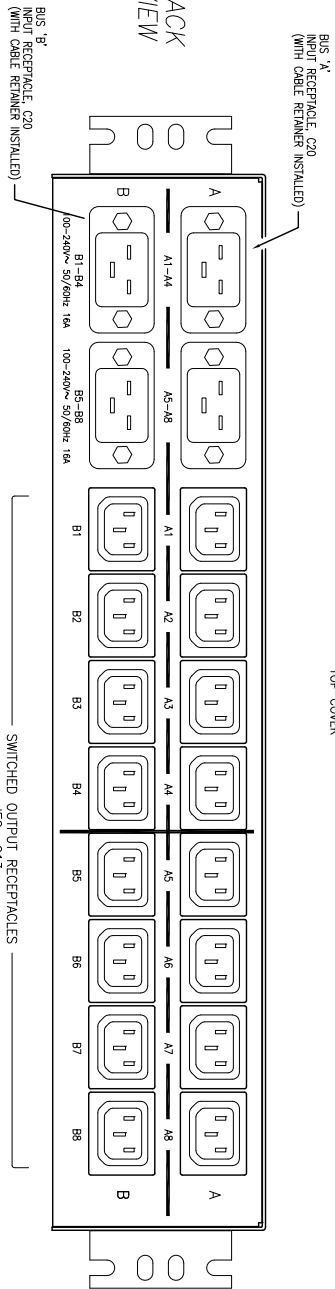

OPTIONAL CELL MODEM ANTENNA MOUNTING

FITS INTO '19" RACK

18.32

FRONT VIEW

TOP VIEW

BACK VIEW

QUAD BUS

- CPM-1600
- 2-M
 - 2
 - 2-CM
 - 2-C
 - 2-E
 - 2-E
 - 2-ECM
 - 2-EC

<p>western telematic inc. 5 Harding, Irvine CA, 92618</p>		<p>DRAWN</p> <p>CHK'D</p> <p>ENGR</p> <p>DATE ISSUED</p> <p>NEXT ASSEMBLY</p>	<p>MATERIAL</p> <p>FINISH</p>
<p>TITLE</p> <p>DIMENSIONAL DRAWING</p> <p>CPM-1600-2</p> <p>QUAD BUS Family</p>		<p>DWG No.</p> <p>CPM-1600-2</p> <p>QUAD BUS Family</p>	<p>REV</p> <p>A</p>