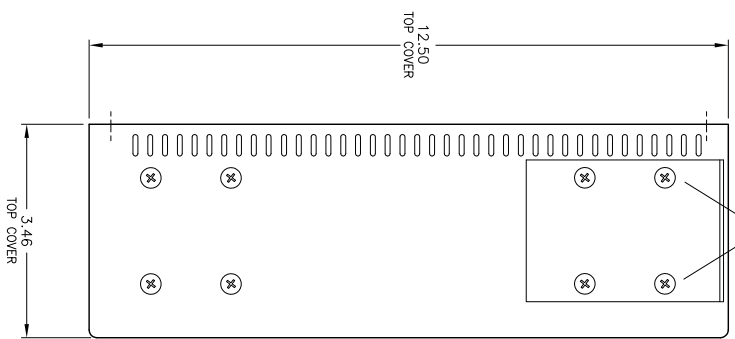

OPTIONAL CELL MODEM ANTENNA MOUNTING

FITS INTO '19" RACK

18.32

FRONT VIEW

TOP VIEW

BACK VIEW

QUAD BUS

- CPM-1600
- 2-M
 - 2
 - 2-CM
 - 2-C
 - 2-E
 - 2-E
 - 2-ECM
 - 2-EC

<p>western telematic inc. 5 Harding, Irvine CA, 92618</p>		<p>DRAWN</p> <p>CHK'D</p> <p>ENGR</p> <p>DATE ISSUED</p> <p>NEXT ASSEMBLY</p>	<p>MATERIAL</p> <p>FINISH</p>
<p>TITLE</p> <p>DIMENSIONAL DRAWING</p> <p>CPM-1600-2</p> <p>QUAD BUS Family</p>		<p>DWG No.</p> <p>CPM-1600-2</p> <p>QUAD BUS Family</p>	<p>REV</p> <p>A</p>