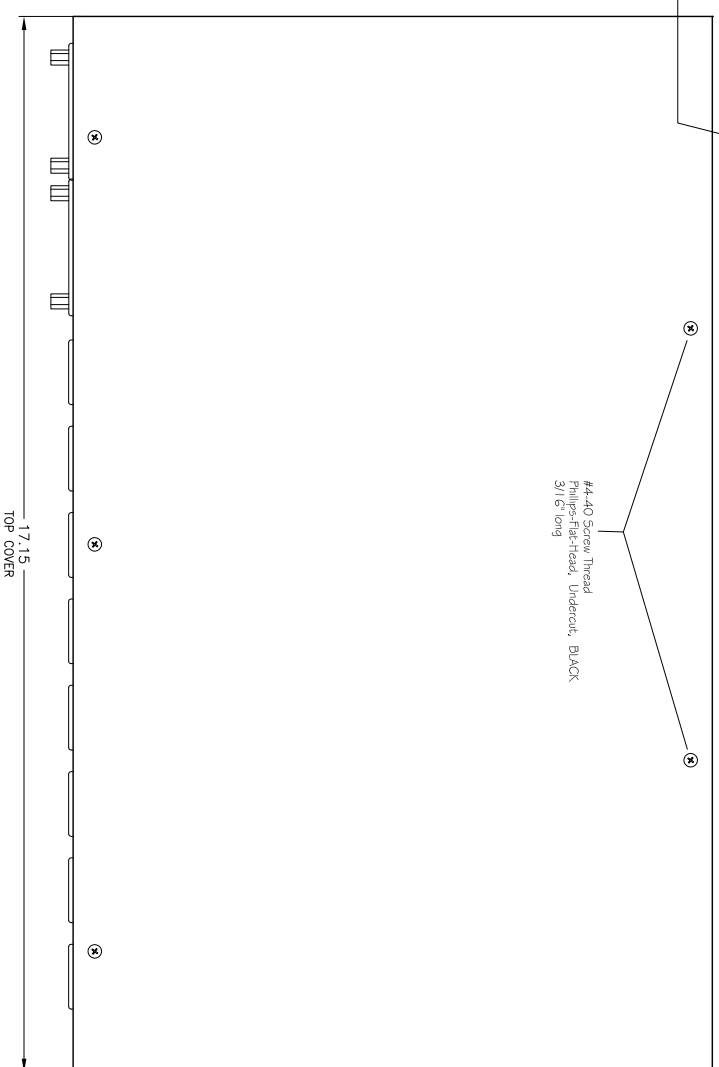

OPTIONAL CELL MODEM ANTENNA MOUNTING

FITS INTO '19" RACK

18.32

FRONT VIEW

TOP VIEW

BACK VIEW

QUAD BUS

- CPM-1600
- 2-M
 - 2
 - 2-CM
 - 2-C
 - 2-E
 - 2-E
 - 2-ECM
 - 2-EC

<p>western telematic inc. 5 Harding, Irvine CA, 92618</p>		<p>DRAWN</p> <p>CHK'D</p> <p>ENGR</p> <p>DATE ISSUED</p> <p>NEXT ASSEMBLY</p>	<p>MATERIAL</p> <p>FINISH</p>
<p>TITLE</p> <p>DIMENSIONAL DRAWING</p> <p>CPM-1600-2</p> <p>QUAD BUS Family</p>		<p>DWG No.</p> <p>CPM-1600-2</p> <p>QUAD BUS Family</p>	<p>REV</p> <p>A</p>