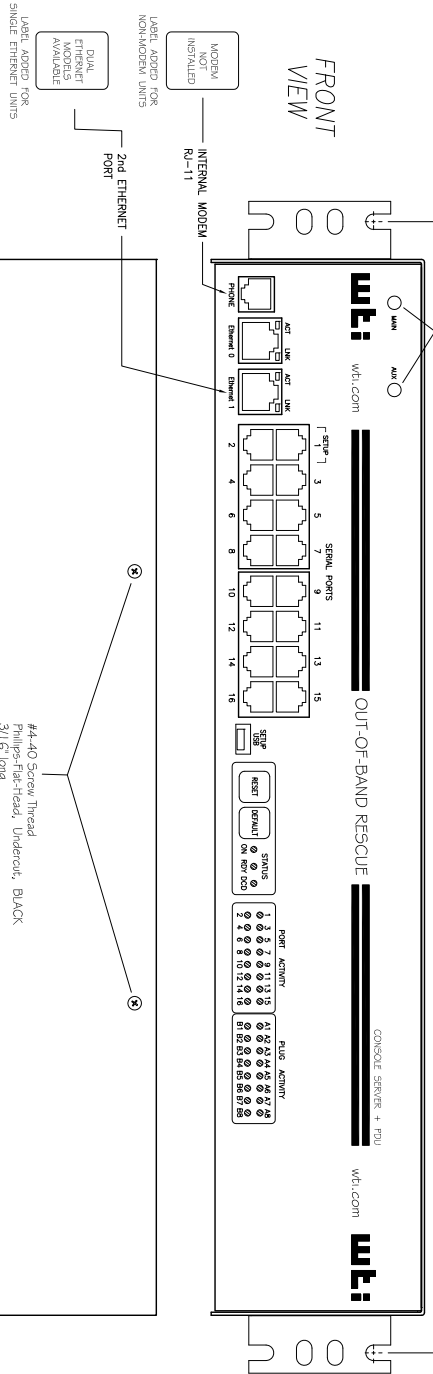

OPTIONAL CELL MODEM ANTENNA MOUNTING

FITS INTO '19" RACK

18.32

FRONT VIEW

TOP VIEW

BACK VIEW

QUAD BUS

- CPM-1600
- 2-M
 - 2
 - 2-CM
 - 2-C
 - 2-E
 - 2-E
 - 2-ECM
 - 2-EC

<p>western telematic inc. 5 Harding, Irvine CA, 92618</p>		<p>DRAWN</p> <p>CHK'D</p> <p>ENGR</p> <p>DATE ISSUED</p> <p>NEXT ASSEMBLY</p>	<p>MATERIAL</p> <p>FINISH</p>
<p>TITLE</p> <p>DIMENSIONAL DRAWING</p> <p>CPM-1600-2</p> <p>QUAD BUS Family</p>		<p>DWG No.</p> <p>CPM-1600-2</p> <p>QUAD BUS Family</p>	<p>REV</p> <p>A</p>