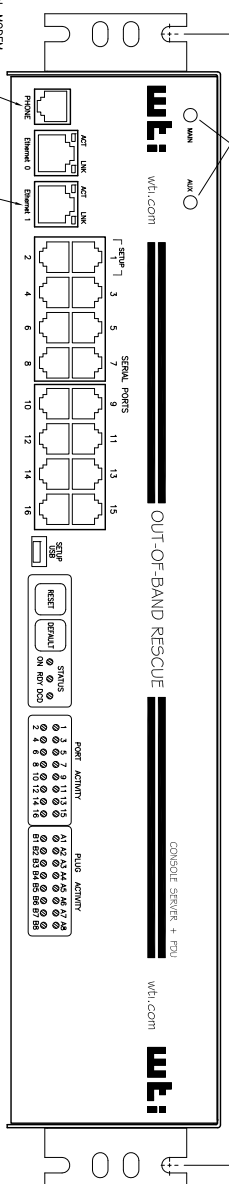

OPTIONAL CELL MODEM ANTENNA MOUNTS
FITS INTO 19" RACK
18.32

FRONT VIEW

MODEM NOT INSTALLED
LABEL ADDED FOR NON-MODEM UNITS

INTERNAL MODEM RJ-11

2nd ETHERNET PORT

#4-40 Screw Thread
Phillips-Flat-Head, Undercut, BLACK
3/16" long

TOP VIEW