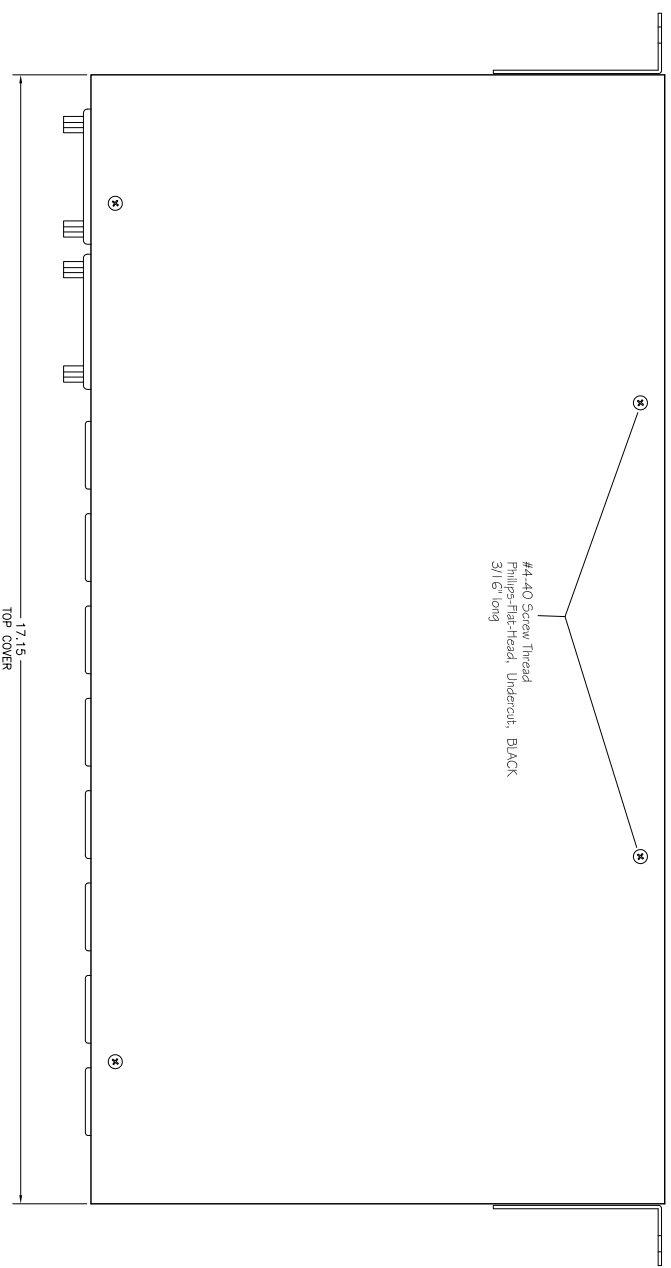

OPTIONAL CELL MODEM ANTENNA MOUNTS
18.32"
FITS INTO 19" BACK

FRONT VIEW

DUAL ETHERNET MODEMS AVAILABLE
LABEL ADDED FOR SINGLE ETHERNET UNITS

TOP VIEW

BACK VIEW

CPM-800-1 ATS UNIT

		Western telematic inc. 5 Sterling, Irvine ca. 92618	
TITLE	DRAWING	DRAWN	MATERIAL
DIMENSIONAL DRAWING	CHK'D	ENG.	FINISH
CPM-800-1	DATE ISSUED	NEXT ASSEMBLY	
ATS Family	DWG No. CPM-800-1		REV A

- CPM-800
- 1-AM
 - 1-A
 - 1-CAM
 - 1-CA
 - 1-EAM
 - 1-EA
 - 1-ECAM
 - 1-ECA