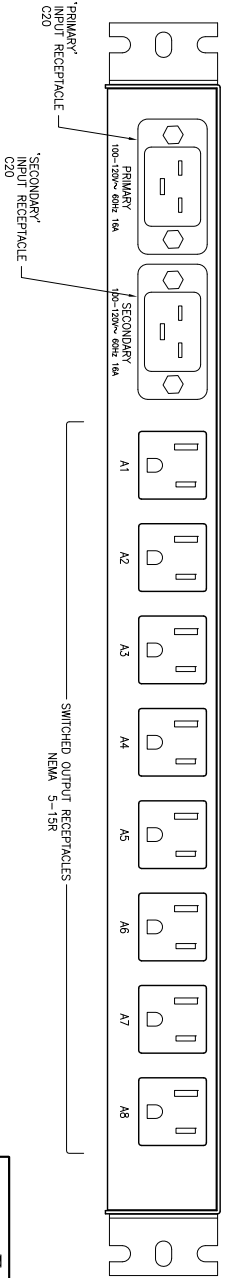

OPTIONAL CELL MODEM ANTENNA MOUNTS
18.32"
FITS INTO 19" BACK

FRONT VIEW

DUAL ETHERNET MODEMS AVAILABLE
LABEL ADDED FOR SINGLE ETHERNET UNITS

TOP VIEW

BACK VIEW

CPM-800-1 ATS UNIT

		Western telematic inc. 5 Sterling, Irvine ca. 92618	
TITLE	DRAWING	DRAWN	MATERIAL
DIMENSIONAL DRAWING	CHK'D	ENG.	FINISH
CPM-800-1	DATE ISSUED	NEXT ASSEMBLY	
ATS Family	DWG No. CPM-800-1		REV A

- CPM-800
- 1-AM
 - 1-A
 - 1-CAM
 - 1-CA
 - 1-EAM
 - 1-EA
 - 1-ECAM
 - 1-ECA