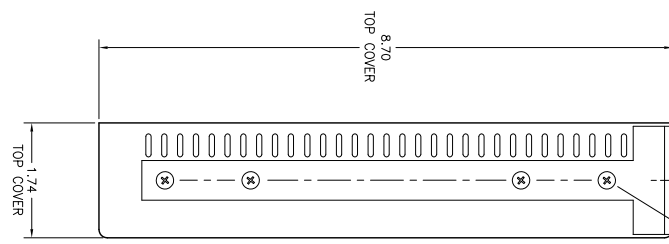

OPTIONAL CELL MOBILE ANTENNA MOUNTS

18.32" FITS INTO 19" RACK

FRONT VIEW

ANALOG MODEM NOT INSTALLED

LABEL ADDED FOR NON-MODEM UNITS

DUAL ETHERNET MODELS AVAILABLE

LABEL ADDED FOR SINGLE ETHERNET UNITS

TOP VIEW

#4-40 Screw Thread Phillips-Flat-Head, Undercut, BLACK 3/16" long

#6-32 Screw Thread Phillips-Flat-Head, Undercut, BLACK 1/4" long

BACK VIEW

SWITCHED OUTPUT RECEPTACLES IEC C13

8.70" TOP COVER

1.74" TOP COVER