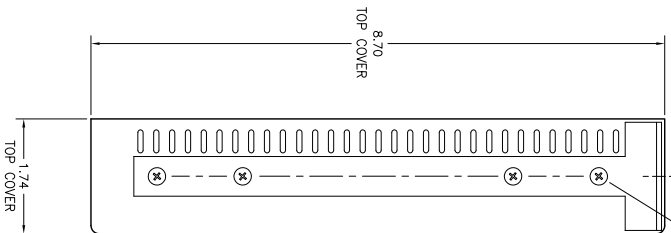

OPTIONAL CELL MOBILE ANTENNA MOUNTS

18.32" FITS INTO 19" RACK

FRONT VIEW

ANALOG MODEM NOT INSTALLED

LABEL ADDED FOR NON-MODEM UNITS

DUAL ETHERNET MODELS AVAILABLE

LABEL ADDED FOR SINGLE ETHERNET UNITS

TOP VIEW

#4-40 Screw Thread
Phillips-Flat-Head, Undercut, BLACK
3/16" long

BACK VIEW

#6-32 Screw Thread
Phillips-Flat-Head, Undercut, BLACK
1/4" long

CPM-800-2 ATS UNIT

- CPM-800
- 2-AMI
 - 2-A
 - 2-CAM
 - 2-CA
 - 2-EAM
 - 2-EA
 - 2-ECAM
 - 2-ECA