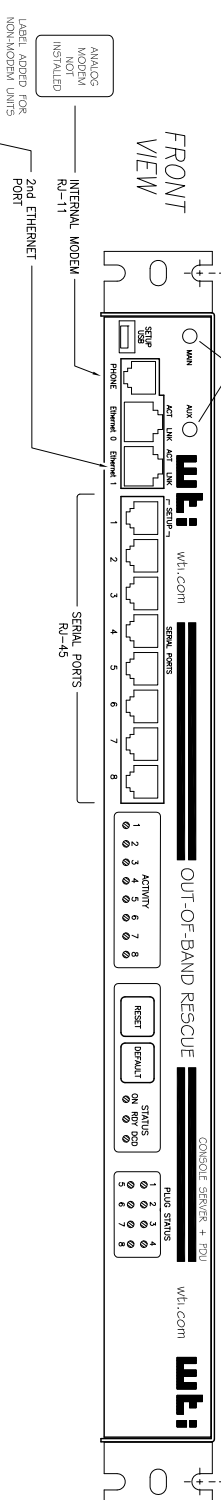

OPTIONAL CELL MOBILE ANTENNA MOUNTS

18.32" FITS INTO 19" RACK

FRONT VIEW

ANALOG MODEM NOT INSTALLED

LABEL ADDED FOR NON-MODEM UNITS

DUAL ETHERNET MODELS AVAILABLE

LABEL ADDED FOR SINGLE ETHERNET UNITS

TOP VIEW

#4-40 Screw Thread Phillips-Flat-Head, Undercut, BLACK 3/16" long

#6-32 Screw Thread Phillips-Flat-Head, Undercut, BLACK 1/4" long

BACK VIEW

SWITCHED OUTPUT RECEPTACLES IEC C13

8.70" TOP COVER

1.74" TOP COVER

CPM-800-2 ATS UNIT

- CPM-800
- 2-AMI
 - 2-A
 - 2-CAM1
 - 2-CA
 - 2-EAM1
 - 2-EA
 - 2-ECAM
 - 2-ECA

		western telematic inc. 5 sterling, Irvine ca, 92618	
DIMENSIONAL DRAWING CPM-800-2 ATS Family			
DRAWN	CHK'D	ENG.	MATERIAL
DATE ISSUED	DATE ISSUED	FINISH	
DWG No. CPM-800-2 ATS Family		REV	A