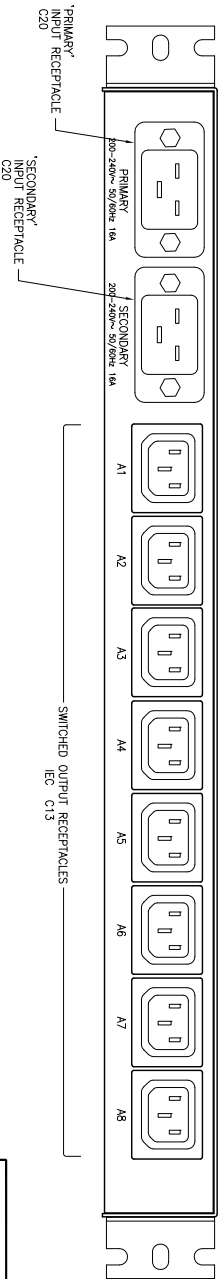

OPTIONAL CELL MOBILE ANTENNA MOUNTS

18.32" FITS INTO 19" RACK

FRONT VIEW

ANALOG MODEM NOT INSTALLED

LABEL ADDED FOR NON-MODEM UNITS

DUAL ETHERNET MODELS AVAILABLE

LABEL ADDED FOR SINGLE ETHERNET UNITS

TOP VIEW

#4-40 Screw Thread
Phillips-Flat-Head, Undercut, BLACK
3/16" long

BACK VIEW

#6-32 Screw Thread
Phillips-Flat-Head, Undercut, BLACK
1/4" long

CPM-800-2 ATS UNIT

- CPM-800
- 2-AMI
 - 2-A
 - 2-CAM
 - 2-CA
 - 2-EAM
 - 2-EA
 - 2-ECAM
 - 2-ECA

		western telematic inc.	
		5 sterling, Irvine ca. 92618	
TITLE		DIMENSIONAL DRAWING	
DRAWN		MATERIAL	
CHK'D		FINISH	
ENG.			
DATE ISSUED			
NEXT ASSEMBLY			
DWG No.	CPM-800-2	REV	A
	ATS Family		