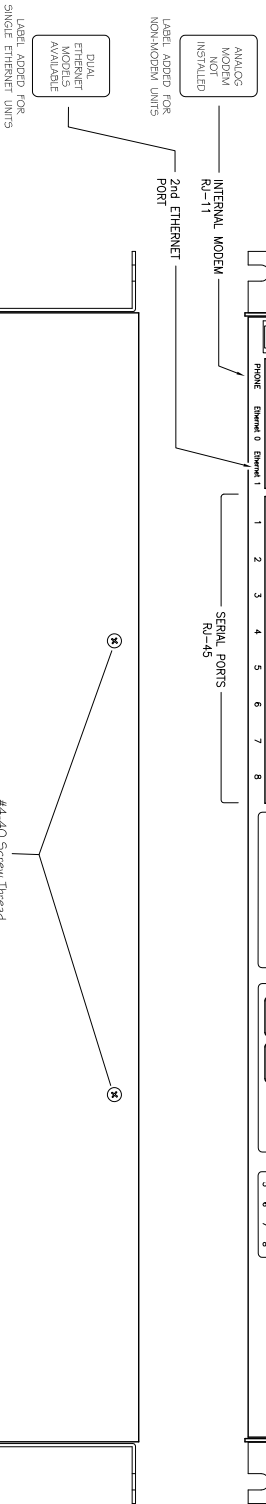

OPTIONAL CELL MOBILE ANTENNA MOUNTS

18.32" FITS INTO 19" RACK

FRONT VIEW

ANALOG MODEM NOT INSTALLED

LABEL ADDED FOR NON-MODEM UNITS

DUAL ETHERNET MODELS AVAILABLE

LABEL ADDED FOR SINGLE ETHERNET UNITS

TOP VIEW

#4-40 Screw Thread
Phillips-Flat-Head, Undercut, BLACK
3/16" long

BACK VIEW

#6-32 Screw Thread
Phillips-Flat-Head, Undercut, BLACK
1/4" long

CPM-800-2 ATS UNIT

- CPM-800
- 2-AMI
 - 2-A
 - 2-CAM
 - 2-CA
 - 2-EAM
 - 2-EA
 - 2-ECAM
 - 2-ECA

		western telematic inc.	
		5 sterling, Irvine ca. 92618	
TITLE		DIMENSIONAL DRAWING	
DRAWN		MATERIAL	
CHK'D		FINISH	
ENG.			
DATE ISSUED			
NEXT ASSEMBLY			
DWG No.	CPM-800-2	REV	A
	ATS Family		