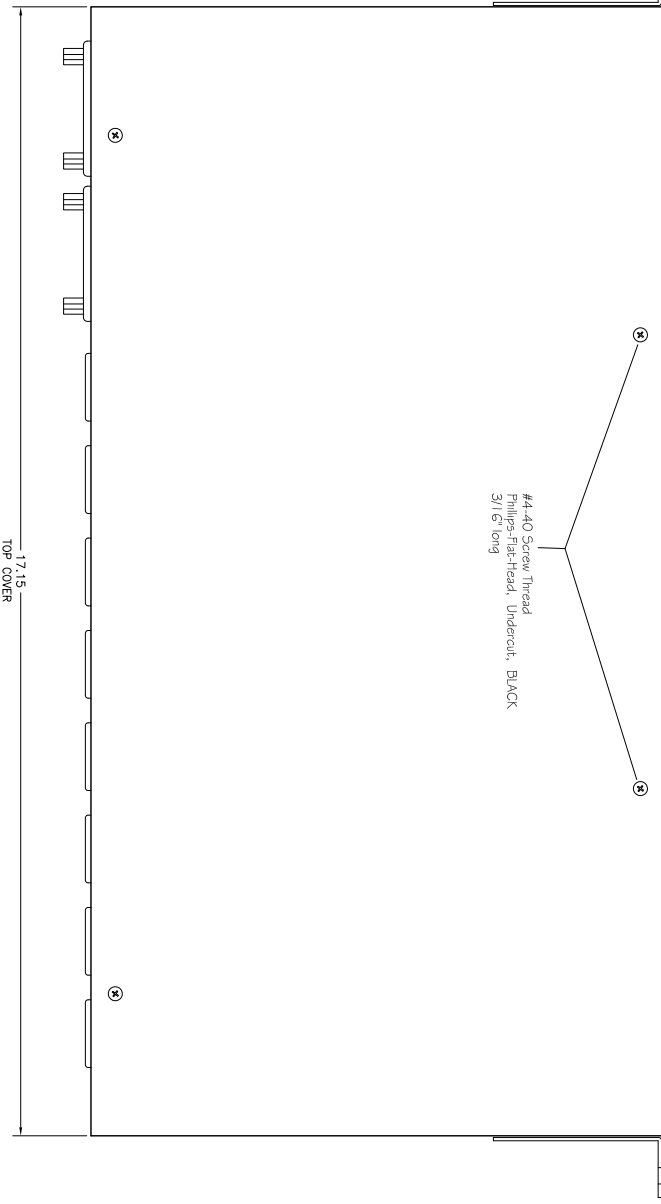

OPTIONAL CELL MOBILE ANTENNA MOUNTS

18.32" FITS INTO 19" RACK

FRONT VIEW

ANALOG MODEM NOT INSTALLED

LABEL ADDED FOR NON-MODEM UNITS

DUAL ETHERNET MODELS AVAILABLE

LABEL ADDED FOR SINGLE ETHERNET UNITS

TOP VIEW

#4-40 Screw Thread Phillips-Flat-Head, Undercut, BLACK 3/16" long

#6-32 Screw Thread Phillips-Flat-Head, Undercut, BLACK 1/4" long

BACK VIEW

SWITCHED OUTPUT RECEPTACLES IEC C13

8.70" TOP COVER

1.74" TOP COVER

CPM-800-2 ATS UNIT

- CPM-800
- 2-AMI
 - 2-A
 - 2-CAM1
 - 2-CA
 - 2-EAM1
 - 2-EA
 - 2-ECAM
 - 2-ECA

		western telematic inc. 5 sterling, Irvine ca, 92618	
DIMENSIONAL DRAWING CPM-800-2 ATS Family			
DRAWN	CHK'D	ENG.	MATERIAL
DATE ISSUED	DATE ISSUED	FINISH	
DWG No. CPM-800-2 ATS Family		REV	A