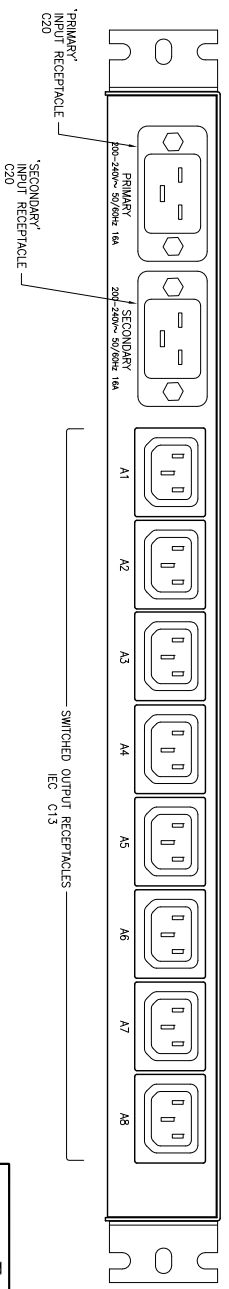

OPTIONAL CELL MOBILE ANTENNA MOUNTS

18.32" FITS INTO 19" RACK

FRONT VIEW

ANALOG MODEM NOT INSTALLED

LABEL ADDED FOR NON-MODEM UNITS

DUAL ETHERNET MODELS AVAILABLE

LABEL ADDED FOR SINGLE ETHERNET UNITS

TOP VIEW

#4-40 Screw Thread Phillips-Flat-Head, Undercut, BLACK 3/16" long

#6-32 Screw Thread Phillips-Flat-Head, Undercut, BLACK 1/4" long

BACK VIEW

SWITCHED OUTPUT RECEPTACLES IEC C13

8.70" TOP COVER

1.74" TOP COVER

CPM-800-2 ATS UNIT

- CPM-800
- 2-AMI
 - 2-A
 - 2-CAM1
 - 2-CA
 - 2-EAM1
 - 2-EA
 - 2-ECAM
 - 2-ECA

		western telematic inc. 5 sterling, Irvine ca, 92618	
DIMENSIONAL DRAWING CPM-800-2 ATS Family			
DRAWN	CHK'D	ENG.	MATERIAL
DATE ISSUED	DATE ISSUED	FINISH	
DWG No. CPM-800-2 ATS Family		REV	A