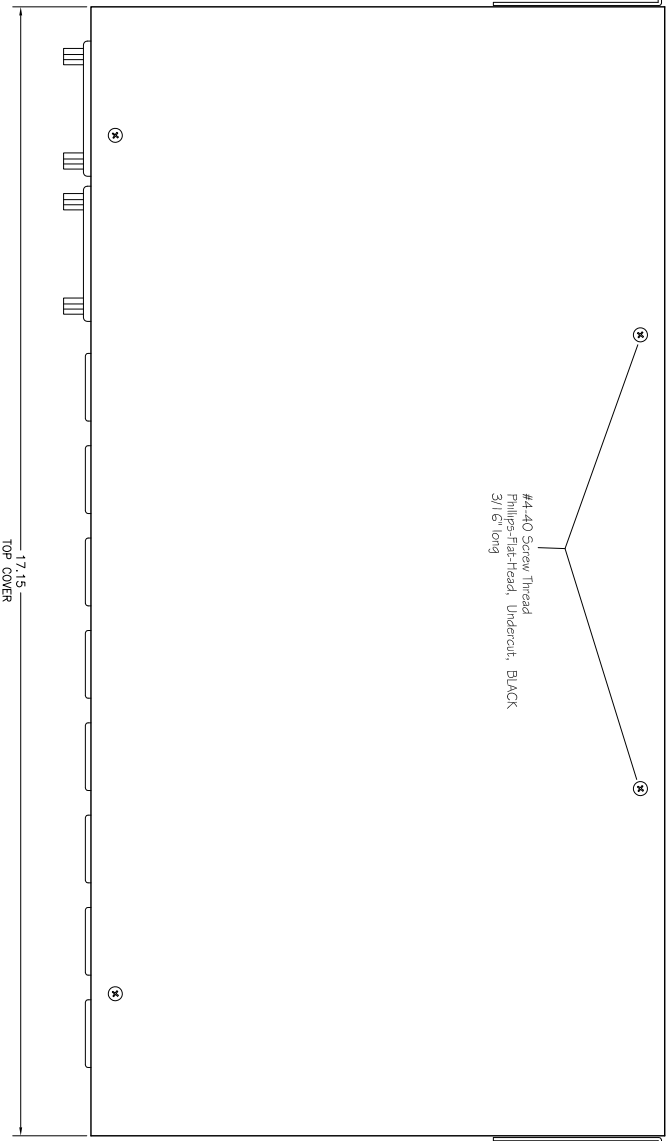

OPTIONAL CELL MOBILE ANTENNA MOUNTS

18.32" FITS INTO 19" RACK

FRONT VIEW

ANALOG MODEM NOT INSTALLED

LABEL ADDED FOR NON-MODEM UNITS

DUAL ETHERNET MODELS AVAILABLE

LABEL ADDED FOR SINGLE ETHERNET UNITS

TOP VIEW

#4-40 Screw Thread
Phillips-Flat-Head, Undercut, BLACK
3/16" long

BACK VIEW

#6-32 Screw Thread
Phillips-Flat-Head, Undercut, BLACK
1/4" long

CPM-800-2 ATS UNIT

- CPM-800
- 2-AMI
 - 2-A
 - 2-CAM
 - 2-CA
 - 2-EAM
 - 2-EA
 - 2-ECAM
 - 2-ECA

		western telematic inc.	
		5 sterling, Irvine ca. 92618	
TITLE		DIMENSIONAL DRAWING	
DRAWN		MATERIAL	
CHK'D		FINISH	
ENG.			
DATE ISSUED			
NEXT ASSEMBLY			
DWG No.	CPM-800-2	REV	A
	ATS Family		