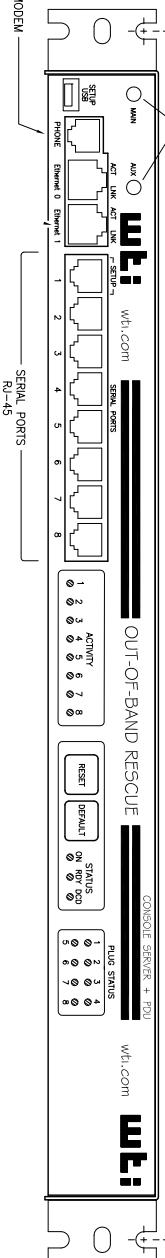

OPTIONAL CELL MODEM ANTENNA MOUNTS

18.32" FITS INTO 19" RACK

FRONT VIEW

ANALOG MODEM NOT INSTALLED

DUAL ETHERNET MODEMS AVAILABLE

LABEL ADDED FOR SINGLE ETHERNET UNITS

TOP VIEW

BACK VIEW

#6-32 Screw Thread Phillips-Flat-Head, Undercut, BLACK 1/4" long

- 2-M
- 2-CM
- 2-C
- 2-EM
- 2-E
- 2-ECM
- 2-FEC

CPM-800-2 DUAL BUS UNIT

		western telematic inc. 5 sterling, Irvine ca. 92618	
DIMENSIONAL DRAWING CPM-800-2 DUAL BUS Family			
DRAWN	CHK'D	ENG.	DATE ISSUED
NEXT ASSEMBLY		DWG No.	REV
CPM-800-2		CPM-800-2	A
DUAL BUS Family			