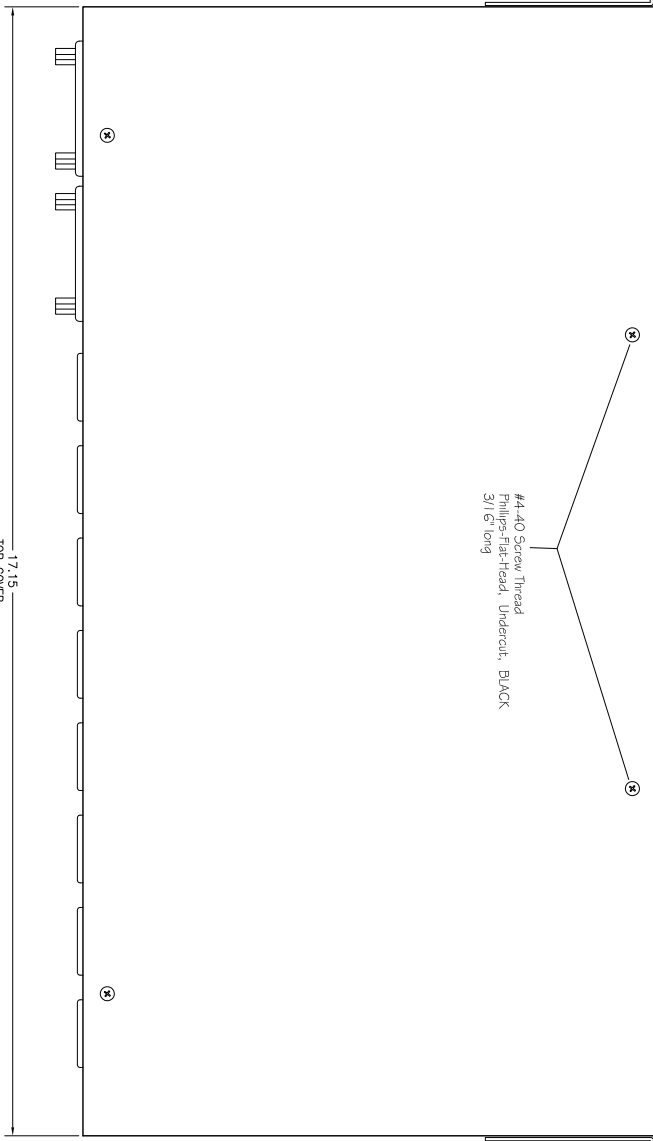

OPTIONAL CELL MODEM ANTENNA MOUNTS

18.32" FITS INTO 19" RACK

FRONT VIEW

ANALOG MODEM NOT INSTALLED
INTERNAL MODEM RJ-11
2nd ETHERNET PORT
LABEL ADDED FOR NON-MODEM UNITS

DUAL ETHERNET MODELS AVAILABLE
LABEL ADDED FOR SINGLE ETHERNET UNITS

TOP VIEW

#4-40 Screw Thread
Phillips-Flat-Head, Undercut, BLACK
3/16" long

BACK VIEW

SWITCHED OUTPUT RECEPTACLES
16S 01S

#6-32 Screw Thread
Phillips-Flat-Head, Undercut, BLACK
1/4" long

- CPM-800
- 2-M
 - 2
 - 2-CM
 - 2-C
 - 2-EM
 - 2-E
 - 2-ECM
 - 2-FEC

CPM-800-2 DUAL BUS UNIT

<p>western telematic inc. 5 sterling, Irvine ca. 92618</p>		<p>DRAWN</p>		<p>MATERIAL</p>	
<p>TITLE</p> <p>DIMENSIONAL DRAWING CPM-800-2 DUAL BUS Family</p>		<p>CHK'D</p>		<p>FINISH</p>	
<p>DATE ISSUED</p>		<p>DATE ISSUED</p>		<p>REV</p>	
<p>NEXT ASSEMBLY</p>		<p>DWG No.</p> <p>CPM-800-2 DUAL BUS Family</p>		<p>REV</p> <p>A</p>	