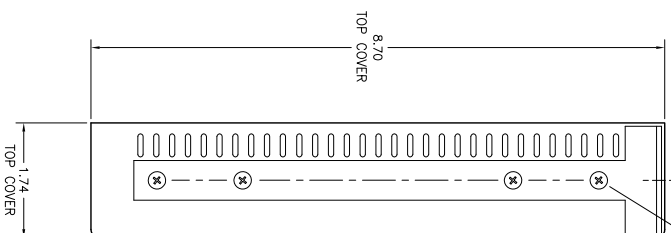

TOP VIEW

#4-40 Screw Thread
Phillips-Flat-Head, Undercut, BLACK
3/16" long

BACK VIEW

SWITCHED OUTPUT RECEPTACLES
16S 01S

#6-32 Screw Thread
Phillips-Flat-Head, Undercut, BLACK
1/4" long

- CPM-800
- 2-M
 - 2
 - 2-CM
 - 2-C
 - 2-EM
 - 2-E
 - 2-ECM
 - 2-FEC