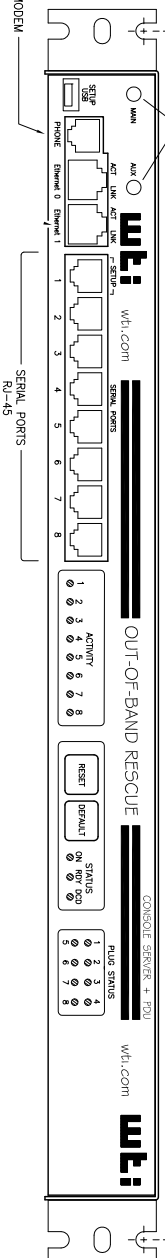

OPTIONAL CELL MODEM ANTENNA MOUNTS

18.32" FITS INTO 19" RACK

FRONT VIEW

ANALOG MODEM NOT INSTALLED
INTERNAL MODEM RJ-11
2nd ETHERNET PORT
LABEL ADDED FOR NON-MODEM UNITS

DUAL ETHERNET MODELS AVAILABLE
LABEL ADDED FOR SINGLE ETHERNET UNITS

TOP VIEW

#4-40 Screw Thread
Phillips-Flat-Head, Undercut, BLACK
3/16" long

BACK VIEW

SWITCHED OUTPUT RECEPTACLES
16S 01S

#6-32 Screw Thread
Phillips-Flat-Head, Undercut, BLACK
1/4" long

- CPM-800
- 2-M
 - 2
 - 2-CM
 - 2-C
 - 2-EM
 - 2-E
 - 2-ECM
 - 2-FEC