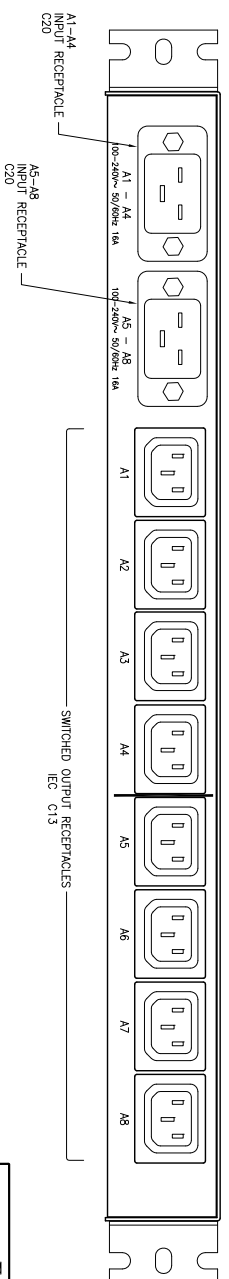

OPTIONAL CELL MODEM ANTENNA MOUNTS

18.32" FITS INTO 19" RACK

FRONT VIEW

ANALOG MODEM NOT INSTALLED

DUAL ETHERNET MODEMS AVAILABLE

LABEL ADDED FOR SINGLE ETHERNET UNITS

TOP VIEW

BACK VIEW

#6-32 Screw Thread Phillips-Flat-Head, Undercut, BLACK 1/4" long

- 2-M
- 2-CM
- 2-C
- 2-EM
- 2-E
- 2-ECM
- 2-FEC

CPM-800-2 DUAL BUS UNIT

		western telematic inc. 5 sterling, Irvine ca. 92618	
DIMENSIONAL DRAWING CPM-800-2 DUAL BUS Family			
DRAWN	CHK'D	ENG.	DATE ISSUED
NEXT ASSEMBLY		DWG No.	REV
CPM-800-2		CPM-800-2	A
DUAL BUS Family			