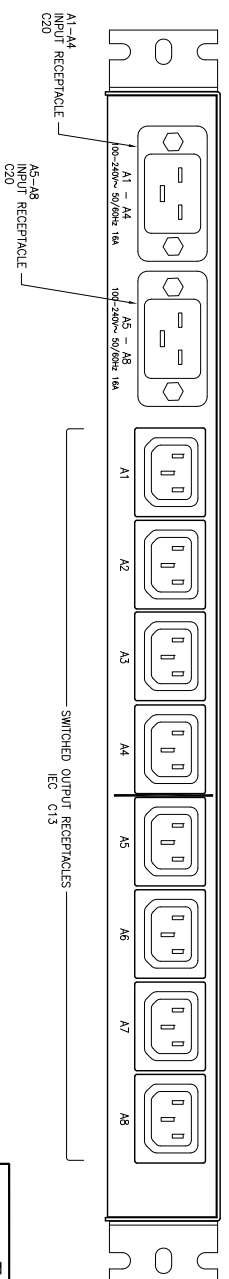

OPTIONAL CELL MODEM ANTENNA MOUNTS

18.32" FITS INTO 19" RACK

FRONT VIEW

ANALOG MODEM NOT INSTALLED
INTERNAL MODEM RJ-11
2nd ETHERNET PORT
LABEL ADDED FOR NON-MODEM UNITS

DUAL ETHERNET MODELS AVAILABLE
LABEL ADDED FOR SINGLE ETHERNET UNITS

TOP VIEW

#4-40 Screw Thread
Phillips-Flat-Head, Undercut, BLACK
3/16" long

BACK VIEW

SWITCHED OUTPUT RECEPTACLES
16S 01S

#6-32 Screw Thread
Phillips-Flat-Head, Undercut, BLACK
1/4" long

- CPM-800
- 2-M
 - 2
 - 2-CM
 - 2-C
 - 2-EM
 - 2-E
 - 2-ECM
 - 2-FEC