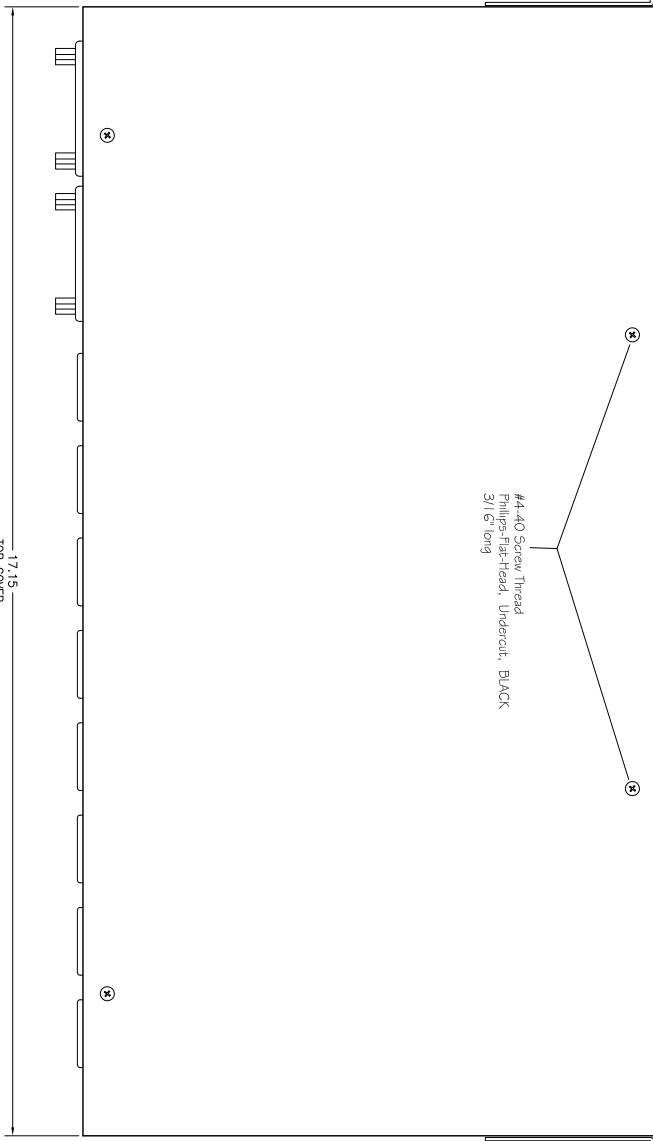

OPTIONAL CELL MODEM ANTENNA MOUNTS

18.32" FITS INTO 19" RACK

FRONT VIEW

ANALOG MODEM NOT INSTALLED

DUAL ETHERNET MODEMS AVAILABLE

LABEL ADDED FOR SINGLE ETHERNET UNITS

TOP VIEW

BACK VIEW

#6-32 Screw Thread Phillips-Flat-Head, Undercut, BLACK 1/4" long

- 2-M
- 2-CM
- 2-C
- 2-EM
- 2-E
- 2-ECM
- 2-FEC

CPM-800-2 DUAL BUS UNIT

		western telematic inc. 5 sterling, Irvine ca. 92618	
DIMENSIONAL DRAWING CPM-800-2 DUAL BUS Family			
DRAWN	CHK'D	ENG.	DATE ISSUED
NEXT ASSEMBLY		DWG No.	REV
CPM-800-2		CPM-800-2	A
DUAL BUS Family			