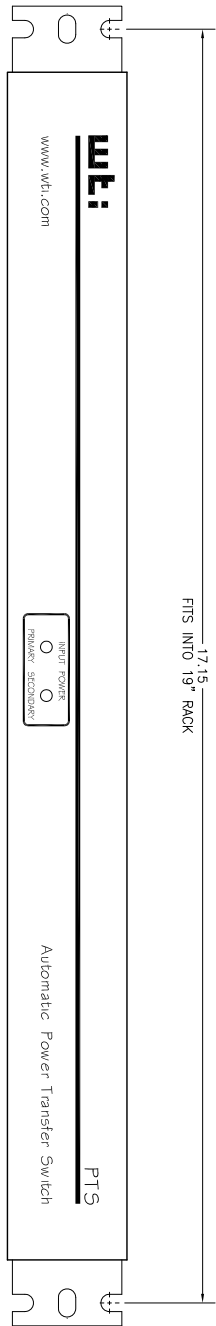

FRONT VIEW

17.15" FITS INTO 19" RACK

TOP VIEW

BACK VIEW

<p>THIS DOCUMENT CONTAINS INFORMATION PROPRIETARY TO WESTERN TELEMETRIC INC. IT IS TO BE KEPT CONFIDENTIAL AND NOT TO BE REPRODUCED OR TRANSMITTED IN ANY FORM OR BY ANY MEANS, ELECTRONIC OR MECHANICAL, INCLUDING PHOTOCOPYING, RECORDING, OR BY ANY INFORMATION STORAGE AND RETRIEVAL SYSTEM, WITHOUT THE WRITTEN PERMISSION OF WESTERN TELEMETRIC INC.</p>	
<p>DATE ASS'Y'D</p>	<p>DATE ISS'D</p>
<p>DESIGNER</p>	<p>ENGINEER</p>
<p>CHECK'D</p>	<p>APPROV'D</p>
<p>DATE</p>	<p>DATE</p>
<p>SCALE</p>	<p>MATERIAL</p>
<p>WESTERN TELEMETRIC INC. 2800 S. 17th St., Suite 200 Mesa, AZ 85205 TEL: 480-981-1410</p>	<p>PT5-8NE15-1R</p>
<p>PT5-8NE15-1R</p>	<p>B</p>