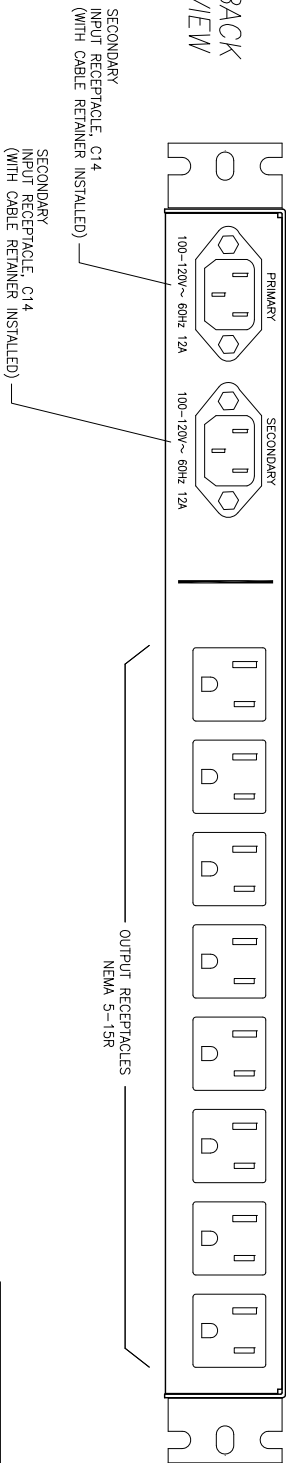

FRONT VIEW

17.15" FITS INTO 19" RACK

TOP VIEW

BACK VIEW

<p>THIS DOCUMENT CONTAINS INFORMATION PROPRIETARY TO WESTERN TELEMETRIC INC. IT IS TO BE KEPT CONFIDENTIAL AND NOT TO BE REPRODUCED OR TRANSMITTED IN ANY FORM OR BY ANY MEANS, ELECTRONIC OR MECHANICAL, INCLUDING PHOTOCOPYING, RECORDING, OR BY ANY INFORMATION STORAGE AND RETRIEVAL SYSTEM, WITHOUT THE WRITTEN PERMISSION OF WESTERN TELEMETRIC INC.</p>	
<p>DATE ASS'Y'D</p>	<p>DATE ISS'D</p>
<p>DESIGNER</p>	<p>ENGINEER</p>
<p>CHECK'D</p>	<p>APPROV'D</p>
<p>DATE</p>	<p>DATE</p>
<p>SCALE</p>	<p>MATERIAL</p>
<p>WESTERN TELEMETRIC INC. 2800 S. 17th St., Suite 200 Mesa, AZ 85205 TEL: 480-981-1410</p>	<p>PT5-8NE15-1R</p>
<p>PT5-8NE15-1R</p>	<p>B</p>