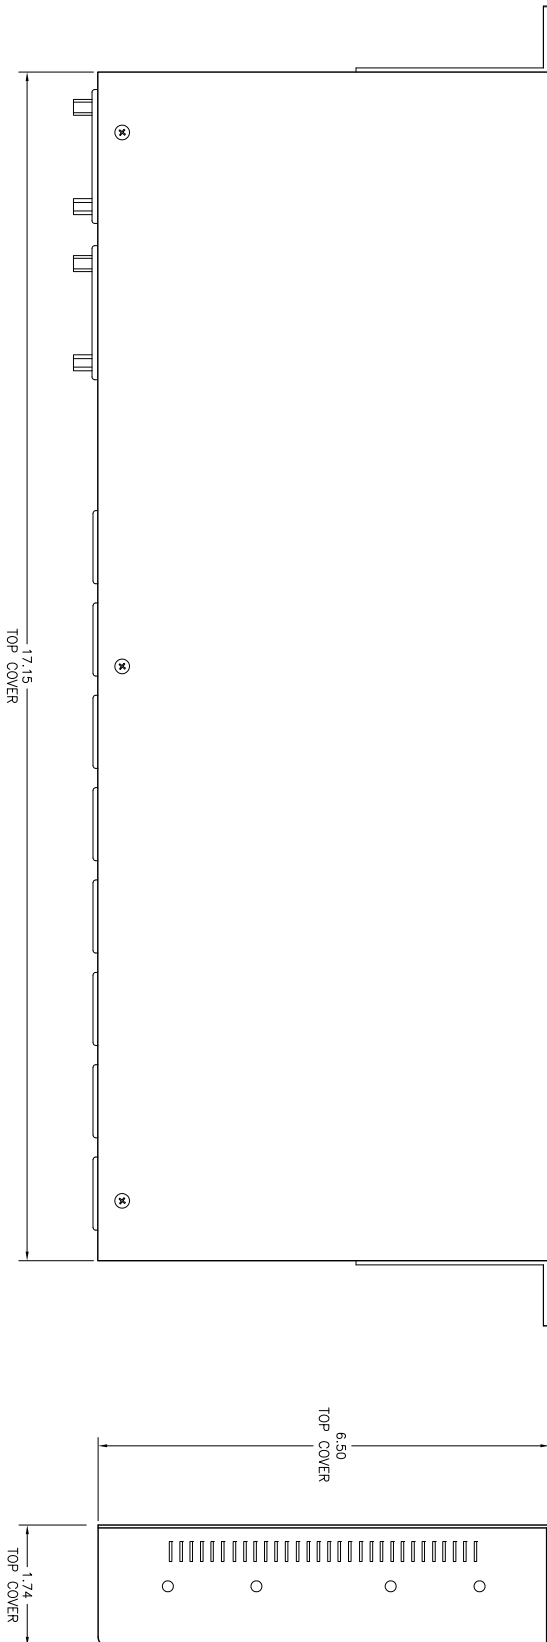

FRONT VIEW

17.15" FITS INTO 19" RACK

TOP VIEW

BACK VIEW

<p>THIS DOCUMENT CONTAINS INFORMATION PROPRIETARY TO WESTERN TELEMETRIC INC. IT IS TO BE KEPT CONFIDENTIAL AND NOT TO BE REPRODUCED OR TRANSMITTED IN ANY FORM OR BY ANY MEANS, ELECTRONIC OR MECHANICAL, INCLUDING PHOTOCOPYING, RECORDING, OR BY ANY INFORMATION STORAGE AND RETRIEVAL SYSTEM, WITHOUT THE WRITTEN PERMISSION OF WESTERN TELEMETRIC INC.</p>	
<p>DATE ASS'Y'D</p>	<p>DATE ISS'D</p>
<p>DESIGNER</p>	<p>ENGINEER</p>
<p>CHECK'D</p>	<p>APPROV'D</p>
<p>DATE</p>	<p>DATE</p>
<p>SCALE</p>	<p>MATERIAL</p>
<p>WESTERN TELEMETRIC INC. 2800 S. 17th St., Suite 200 Mesa, AZ 85205 TEL: 480-981-1410</p>	<p>PT5-8NE15-1R</p>
<p>PT5-8NE15-1R</p>	<p>B</p>