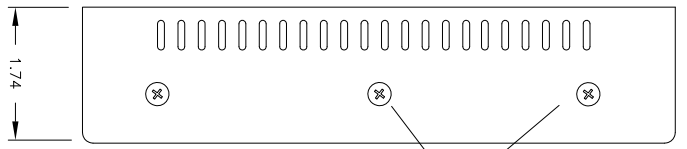

FRONT VIEW

TOP VIEW

BACK VIEW

MOUNTING OPTIONS:
19" RACK BRACKETS
OR WALL MOUNT BRACKET

<p>THIS DOCUMENT CONTAINS INFORMATION PROPRIETARY TO WESTERN TELEMATIC, INC. TO REPRODUCE, TRANSMIT, OR FABRICATE IN ANY FORM OR BY ANY MEANS WITHOUT WRITTEN PERMISSION.</p> <p>TOLERANCES UNLESS OTHERWISE SPECIFIED: FINISHES: .001 DIMENSIONS: .001 ANGLES: .1° CONCENTRICITY: ±.010</p>		<p>WESTERN TELEMATIC, INC. 5 Sterling, Irvine ca. 92618</p>		<p>DB MATERIAL</p>
<p>SCALE</p>		<p>TITLE Dimensional Drawing REM-4RO Series</p>		<p>REV A</p>