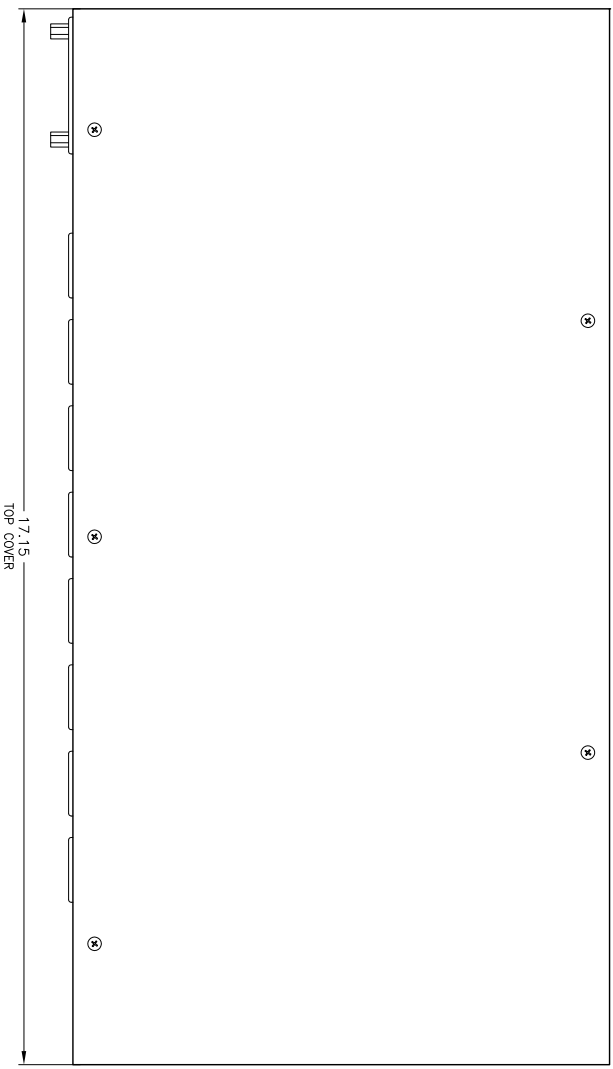

FITS INTO 19" RACK
18.32

TOP VIEW

BACK VIEW