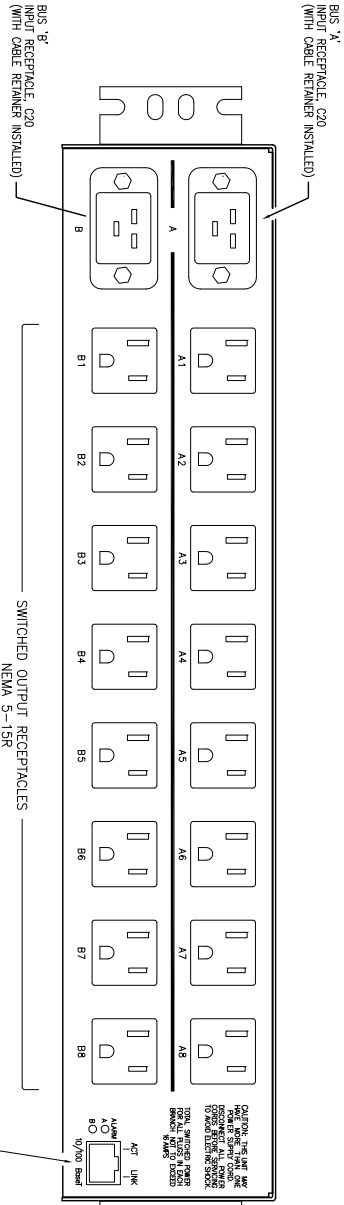

FITS INTO 19" RACK
18.32

TOP VIEW

BACK VIEW