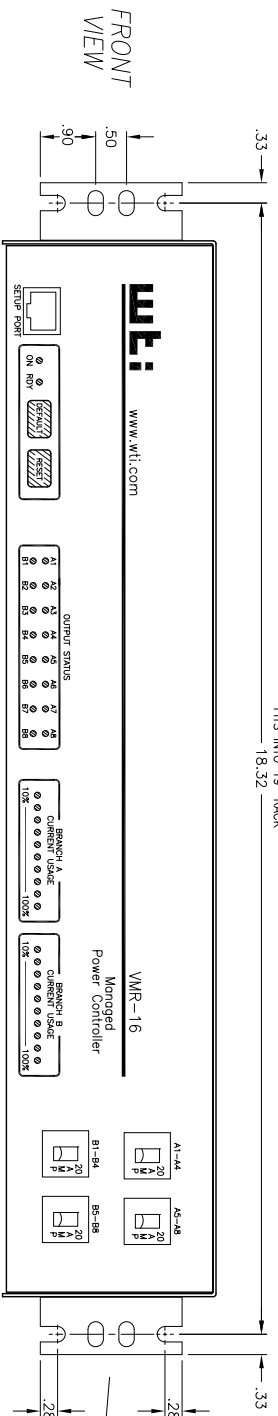

FITS INTO 19" RACK
18.32