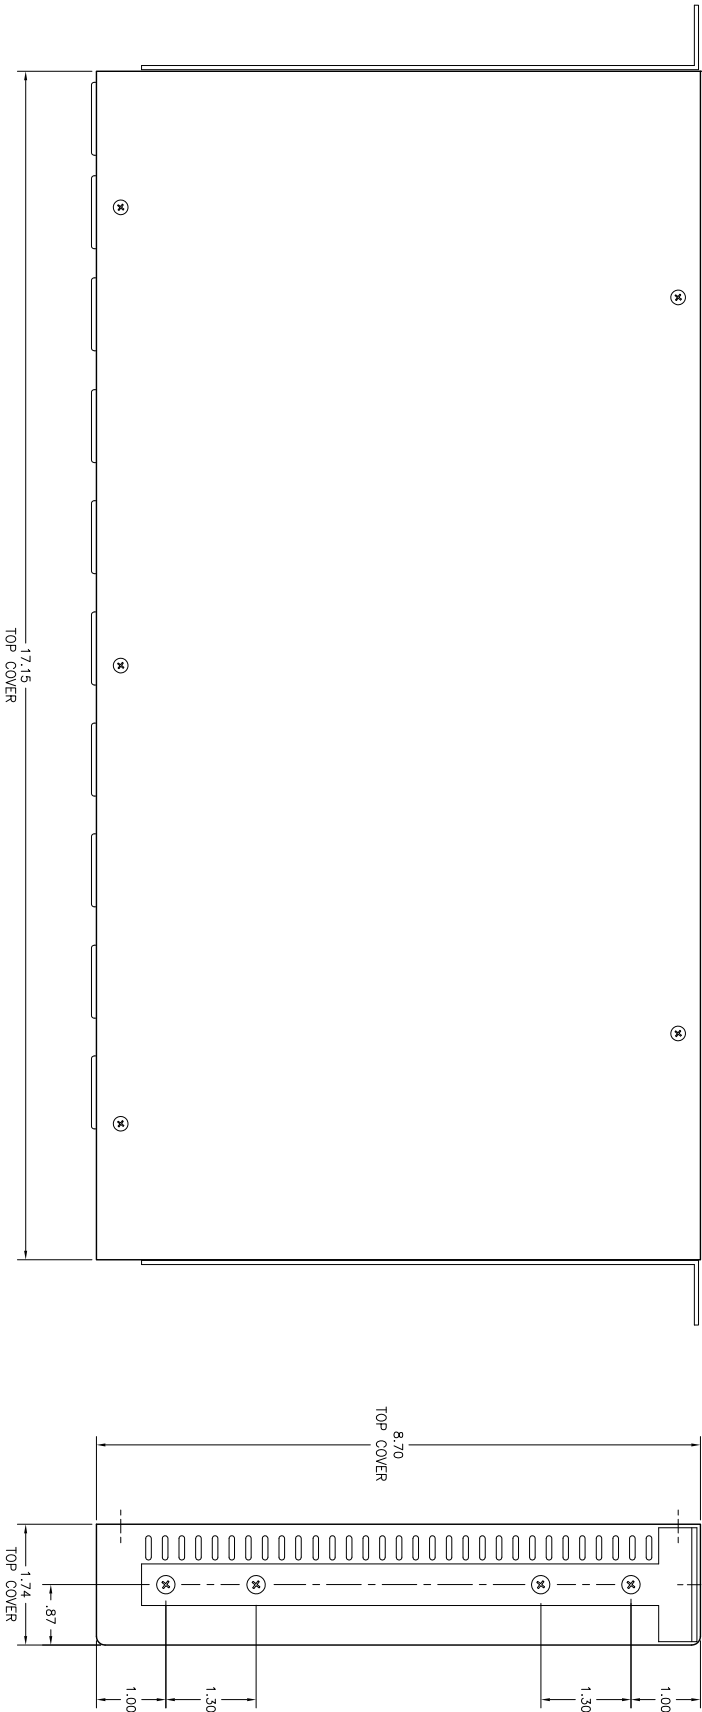

FITS INTO 19" RACK  
18.32

TOP VIEW

BACK VIEW

<p>THIS DOCUMENT CONTAINS INFORMATION PROPRIETARY TO WESTERN TELEMATIC INC. IT IS TO BE KEPT IN CONFIDENTIALITY AND IS NOT TO BE DISCLOSED TO ANY OTHER PERSON OR ENTITY WITHOUT PERMISSION.</p> <p>DATE ISSUED: 1/14/2010          DRAWING NO: VMR-8HD20-1          CONVENTION: 1.010</p>		<p>SCALE</p>
<p>WESTERN TELEMATIC INC.          9 Sterling, Irvine CA 92618</p>	<p>DATE ISSUED</p>	<p>MATERIAL</p>
<p>Western Telematic inc.          9 Sterling, Irvine CA 92618</p>	<p>DATE ISSUED</p>	<p>FINISH</p>
<p>Dimensional Drawing          VMR-8HD20-1</p>	<p>DATE ISSUED</p>	<p>FINISH</p>
<p>DRG No: VMR-8HD20-1</p>	<p>DATE ISSUED</p>	<p>FINISH</p>
<p>REV: A</p>	<p>DATE ISSUED</p>	<p>FINISH</p>