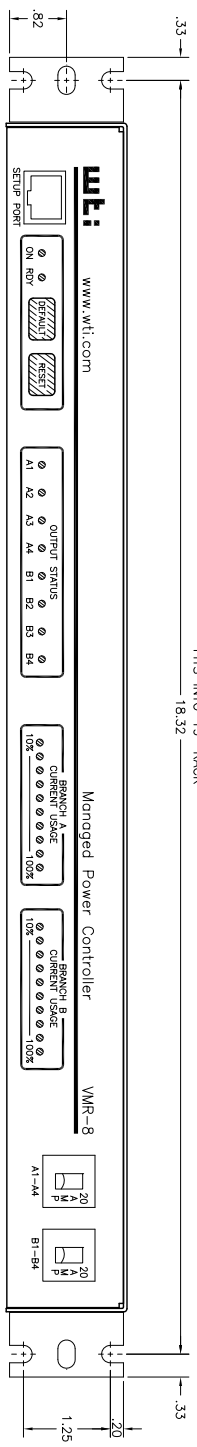

FITS INTO 19" RACK  
18.32

FRONT VIEW

TOP VIEW

BACK VIEW

<p>THIS DOCUMENT CONTAINS INFORMATION PROPRIETARY TO WESTERN TELEMATIC INC. IT IS TO BE KEPT IN CONFIDENTIALITY AND IS TO BE CONTROLLED BY THE USER. ANY DISCLOSURE OF THIS INFORMATION TO ANY OTHER PARTY WITHOUT THE WRITTEN PERMISSION OF WESTERN TELEMATIC INC. IS STRICTLY PROHIBITED.</p>	
<p>DATE ISSUED: 1/1/04          DRAWING NO: 9 32818          CONVENTION: 1 410</p>	<p>SCALE: 1:1</p>
<p>TITLE: Dimensional Drawing          VMR-8HD20-1</p>	<p>DESIGN: VMR-8HD20-1          DATE: 02/11/04          ENG: [blank]          FINISH: [blank]</p>
<p>WESTERN TELEMATIC inc.          9 Sterling, Irvine CA 92618</p>	<p>REV: A</p>