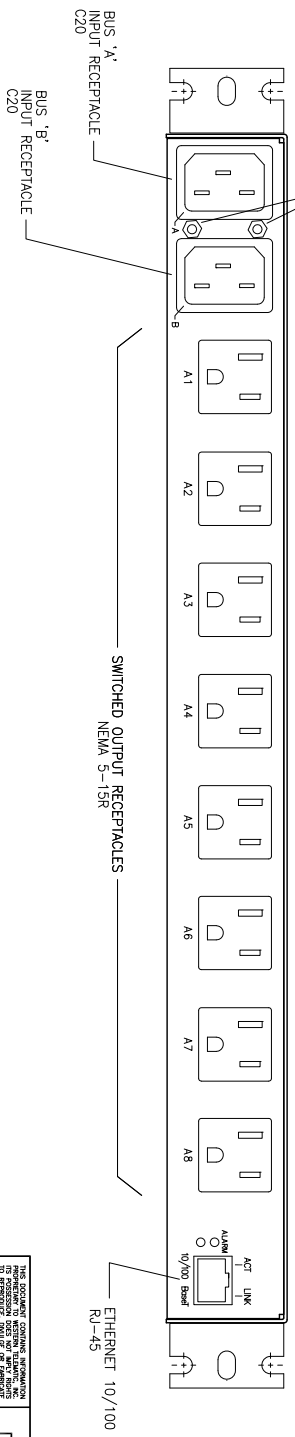

FITS INTO 19" RACK  
18.32

TOP VIEW

BACK VIEW

<p>THIS DOCUMENT CONTAINS INFORMATION PROPRIETARY TO WESTERN TELEMATIC INC. IT IS TO BE KEPT IN CONFIDENTIALITY AND IS NOT TO BE DISCLOSED TO ANY OTHER PERSON OR ENTITY WITHOUT PERMISSION.</p> <p>DATE ISSUED: 1/14/2010          DRAWING NO: VMR-8HD20-1          CONVENTION: 1.010</p>		<p>SCALE</p>
<p>WESTERN TELEMATIC INC.          9 Sterling, Irvine CA 92618</p>	<p>DATE ISSUED</p>	<p>MATERIAL</p>
<p>Western Telematic inc.          9 Sterling, Irvine CA 92618</p>	<p>DATE ISSUED</p>	<p>FINISH</p>
<p>Dimensional Drawing          VMR-8HD20-1</p>	<p>DATE ISSUED</p>	<p>FINISH</p>
<p>DRG No: VMR-8HD20-1</p>	<p>DATE ISSUED</p>	<p>FINISH</p>
<p>REV: A</p>	<p>DATE ISSUED</p>	<p>FINISH</p>