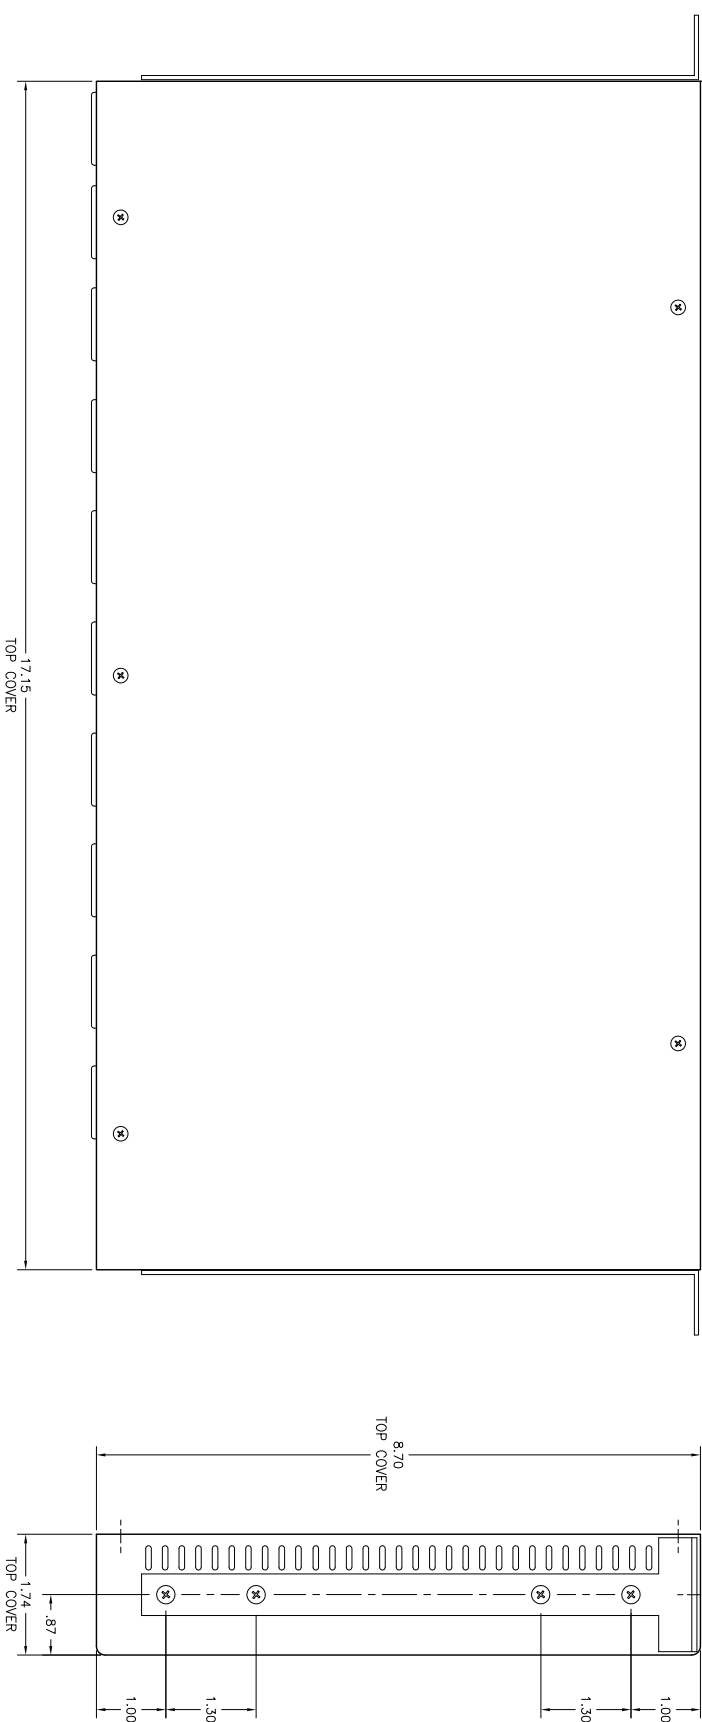

FITS INTO 19" RACK  
18.32

FRONT VIEW

TOP VIEW

BACK VIEW

<p>THIS DOCUMENT CONTAINS INFORMATION PROPRIETARY TO WESTERN TELEMATIC INC. IT IS TO BE KEPT IN CONFIDENTIALITY AND IS TO BE CONTROLLED BY THE USER. ANY DISCLOSURE OF THIS INFORMATION TO ANY OTHER PARTY WITHOUT THE WRITTEN PERMISSION OF WESTERN TELEMATIC INC. IS STRICTLY PROHIBITED.</p>	
<p>DATE ISSUED: 1/1/04          DRAWING NO: 9 32818          CONVENTION: 1 410</p>	<p>SCALE: 1:1</p>
<p>TITLE: Dimensional Drawing          VMR-8HD20-1</p>	<p>DESIGN: VMR-8HD20-1          DATE: 02/11/04          ENG: [blank]          FINISH: [blank]</p>
<p>WESTERN TELEMATIC inc.          9 Sterling, Irvine CA 92618</p>	<p>REV: A</p>