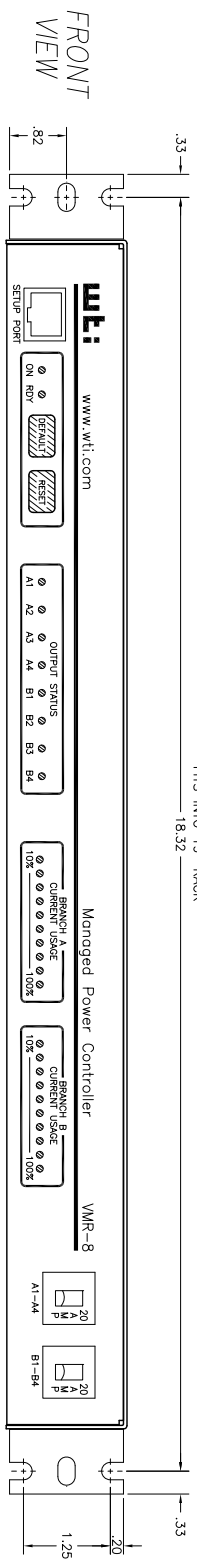

FITS INTO 19" RACK  
18.32

TOP VIEW

BACK VIEW

<p>THIS DOCUMENT CONTAINS INFORMATION PROPRIETARY TO WESTERN TELEMATIC INC. IT IS TO BE KEPT IN CONFIDENTIALITY AND IS NOT TO BE DISCLOSED TO ANY OTHER PERSON OR ENTITY WITHOUT PERMISSION.</p> <p>DATE ISSUED: 1/14/2010          DRAWING NO: VMR-8HD20-1          CONVENTION: 1.010</p>		<p>SCALE</p>
<p>WESTERN TELEMATIC INC.          9 Sterling, Irvine CA 92618</p>	<p>DATE ISSUED</p>	<p>MATERIAL</p>
<p>Western Telematic inc.          9 Sterling, Irvine CA 92618</p>	<p>DATE ISSUED</p>	<p>FINISH</p>
<p>Dimensional Drawing          VMR-8HD20-1</p>	<p>DATE ISSUED</p>	<p>FINISH</p>
<p>DRG No: VMR-8HD20-1</p>	<p>DATE ISSUED</p>	<p>FINISH</p>
<p>REV: A</p>	<p>DATE ISSUED</p>	<p>FINISH</p>