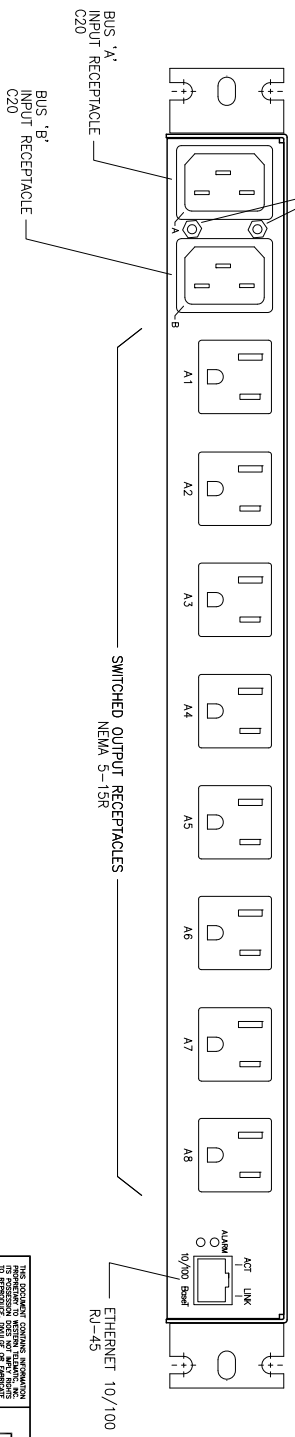

FITS INTO 19" RACK  
18.32

FRONT VIEW

TOP VIEW

BACK VIEW

<p>THIS DOCUMENT CONTAINS INFORMATION PROPRIETARY TO WESTERN TELEMATIC INC. IT IS TO BE KEPT IN CONFIDENTIALITY AND IS TO BE CONTROLLED BY THE USER. ANY DISCLOSURE OF THIS INFORMATION TO ANY OTHER PARTY WITHOUT THE WRITTEN PERMISSION OF WESTERN TELEMATIC INC. IS STRICTLY PROHIBITED.</p>	
<p>DATE ISSUED: 1/1/04          DRAWING NO: 9 32818          CONVENTION: 1 410</p>	<p>SCALE: 1:1</p>
<p>TITLE: Dimensional Drawing          VMR-8HD20-1</p>	<p>DESIGN: VMR-8HD20-1          DATE: 02/11/04          ENG: [blank]          FINISH: [blank]</p>
<p>WESTERN TELEMATIC inc.          9 Sterling, Irvine CA 92618</p>	<p>REV: A</p>