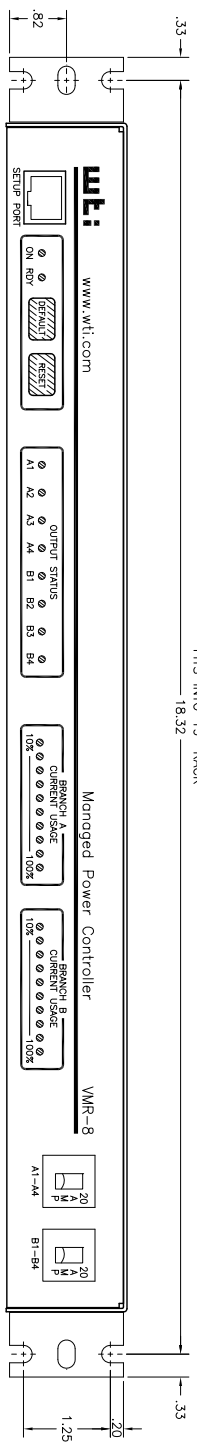

FITS INTO 19" RACK  
18.32

FRONT VIEW

TOP VIEW

BACK VIEW

<p>THIS DOCUMENT CONTAINS INFORMATION PROPRIETARY TO WESTERN TELEMATIC INC. IT IS TO BE KEPT IN CONFIDENTIALITY AND NOT TO BE DISCLOSED TO ANY OTHER PARTY WITHOUT THE WRITTEN PERMISSION OF WESTERN TELEMATIC INC.</p> <p>DATE OF REVISION: 11/14/2009          DRAWING NO: VMR-8HD20-2          CONVENTION: 1.010</p>		<p>SCALE</p>
<p>WESTERN Telematic inc.          9 Sterling, Irvine CA 92618</p>	<p>DATE ISSUED</p>	<p>MATERIAL</p>
<p>Western Telematic inc.          9 Sterling, Irvine CA 92618</p>	<p>DATE ASSY'D</p>	<p>FINISH</p>
<p>Dimensional Drawing          VMR-8HD20-2</p>	<p>DRG No.</p>	<p>VMR-8HD20-2</p>
<p>REV</p>	<p>A</p>	<p>A</p>