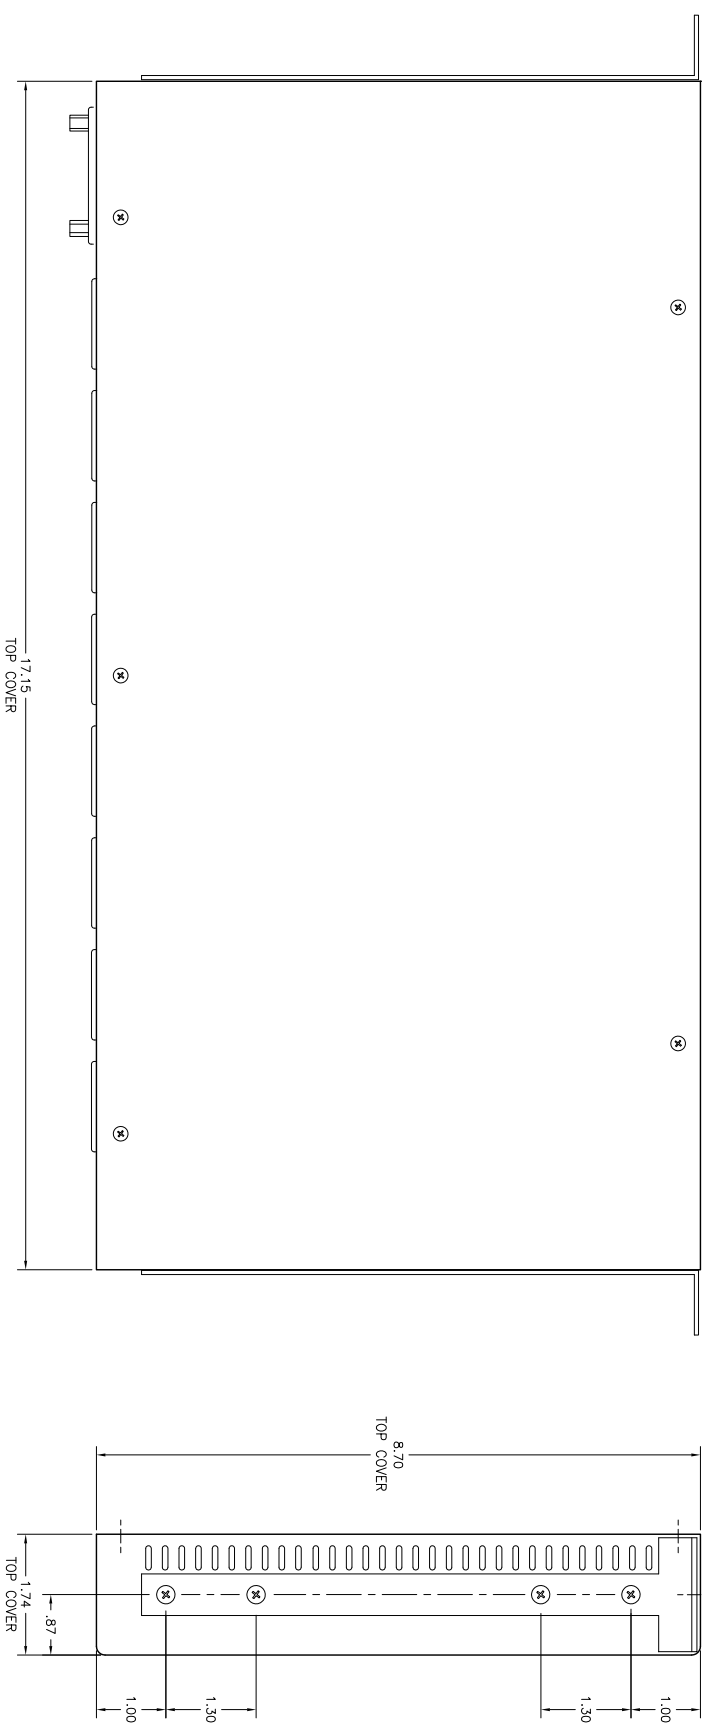

FITS INTO 19" RACK  
18.32

FRONT VIEW

TOP VIEW

BACK VIEW

<p>THIS DOCUMENT CONTAINS INFORMATION PROPRIETARY TO WESTERN TELEMATIC INC. IT IS TO BE KEPT IN CONFIDENTIALITY AND NOT TO BE DISCLOSED TO ANY OTHER PARTY WITHOUT THE WRITTEN PERMISSION OF WESTERN TELEMATIC INC.</p> <p>DATE OF REVISION: 11/14/2009          DRAWING NO: VMR-8HD20-2          CONVENTION: 1.010</p>		<p>SCALE</p>
<p>WESTERN Telematic inc.          9 Sterling, Irvine CA 92618</p>	<p>DATE ISSUED</p>	<p>MATERIAL</p>
<p>Western Telematic inc.          9 Sterling, Irvine CA 92618</p>	<p>DATE ASSY'D</p>	<p>FINISH</p>
<p>Dimensional Drawing          VMR-8HD20-2</p>	<p>DRG No.</p>	<p>VMR-8HD20-2</p>
<p>REV</p>	<p>A</p>	<p>A</p>