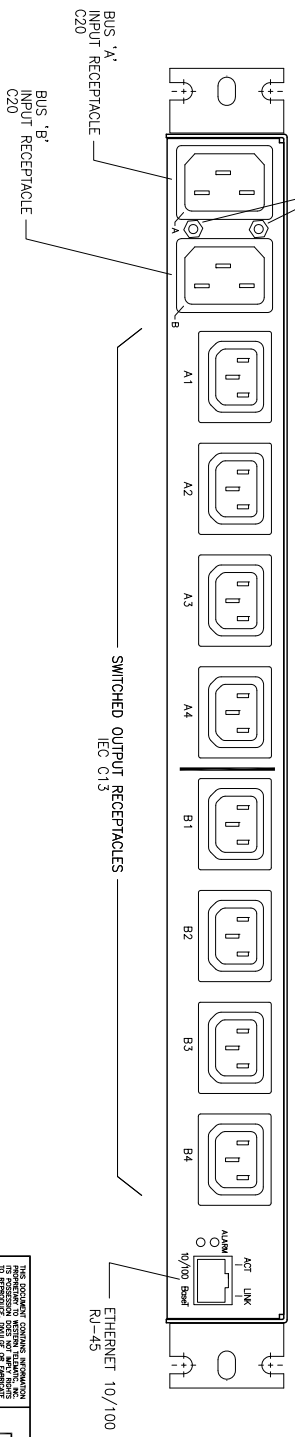

FITS INTO 19" RACK  
18.32

FRONT VIEW

TOP VIEW

BACK VIEW

<p>THIS DOCUMENT CONTAINS INFORMATION PROPRIETARY TO WESTERN TELEMATIC INC. IT IS TO BE KEPT IN CONFIDENTIALITY AND NOT TO BE DISCLOSED TO ANY OTHER PARTY WITHOUT THE WRITTEN PERMISSION OF WESTERN TELEMATIC INC.</p> <p>DATE OF REVISION: 11/14/2009          DRAWING NO: VMR-8HD20-2          CONVENTION: 1.010</p>		<p>SCALE</p>
<p>WESTERN Telematic inc.          9 Sterling, Irvine CA 92618</p>	<p>DATE ISSUED</p>	<p>MATERIAL</p>
<p>Western Telematic inc.          9 Sterling, Irvine CA 92618</p>	<p>DATE ASSY'D</p>	<p>FINISH</p>
<p>Dimensional Drawing          VMR-8HD20-2</p>	<p>DRG No.</p>	<p>VMR-8HD20-2</p>
<p>REV</p>	<p>A</p>	<p>A</p>